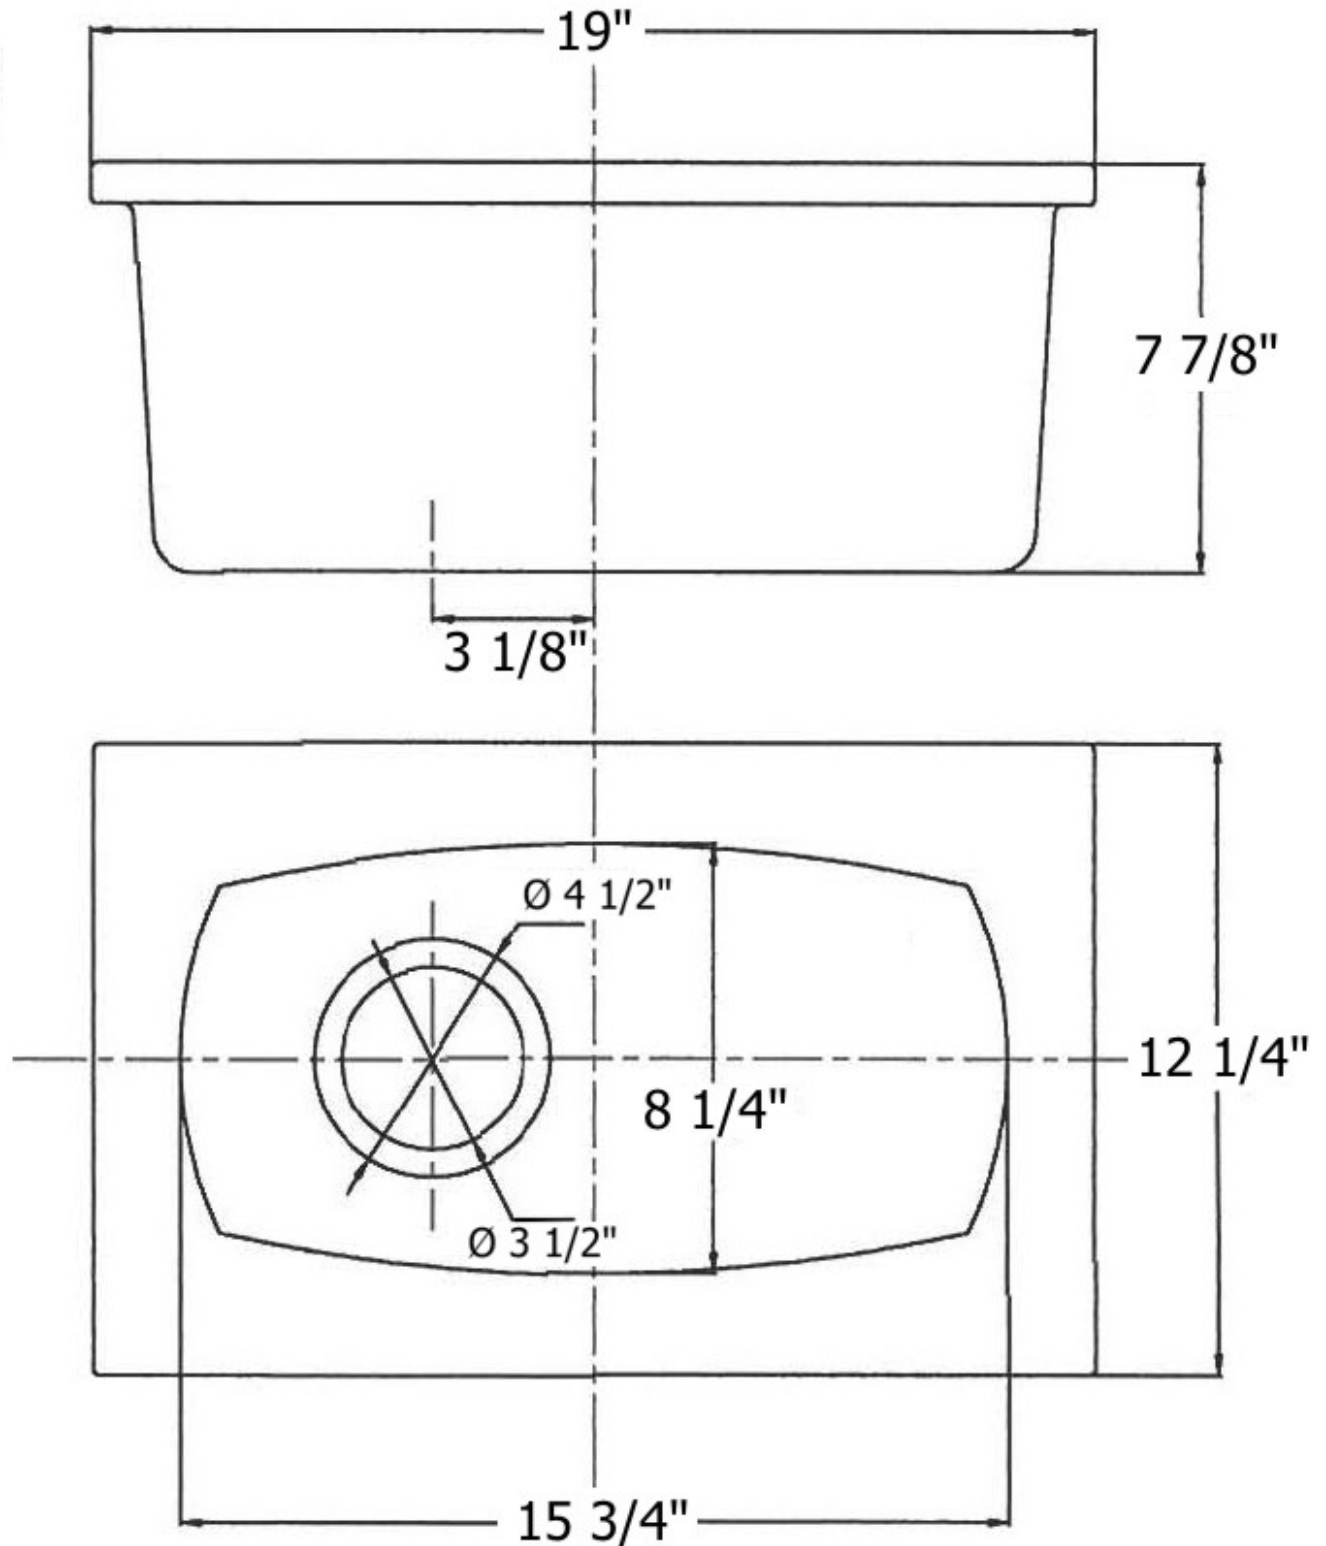

4610 - Fireclay Drop-In / Undermount Sink

*Due to the nature of fireclay, variations of up to 1/4" can occur in size. Cabinet & Countertop should be cut to actual sinks's measurements.