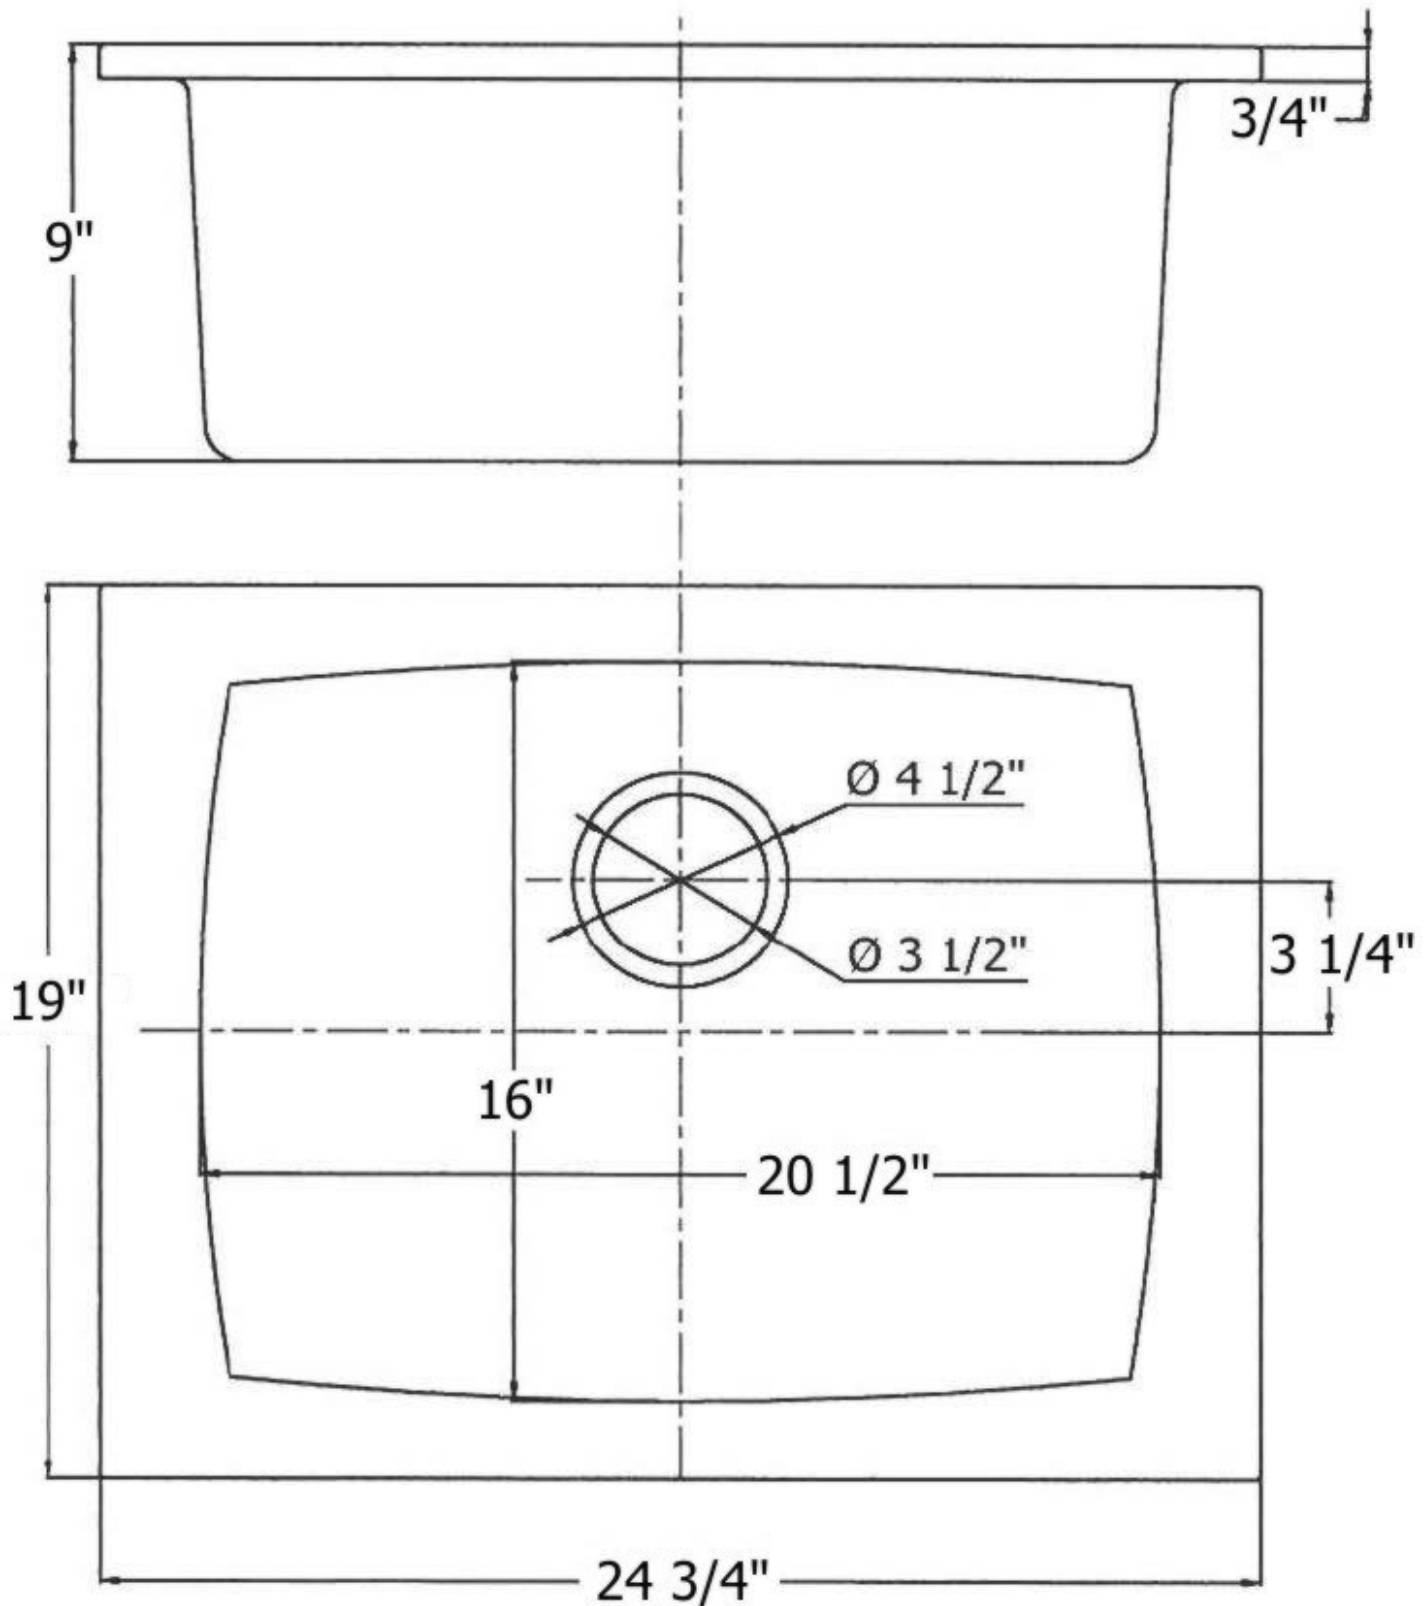

4609 - Fireclay Drop-In / Undermount Sink

*Due to the nature of fireclay, variations of up to 1/4" can occur in size. Cabinet & Countertop should be cut to actual sinks's measurements.