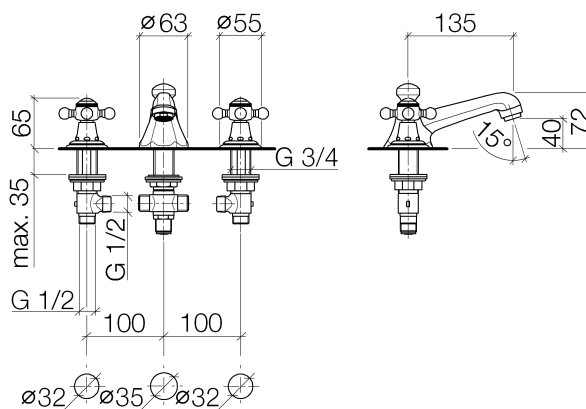

Product specifications

• **5 3/8" projection**

- M 24 x 1 aerator – male thread
- Total height 2 3/4"
- Height to aerator/spout outlet 1 5/8"
- Deck valves with 2x xControl ceramic disc cartridges 1/2"
- 2x 1/2" x 1/2" x 11 3/4" screw-in high pressure hose
- Compression connectors

• **US drain with overflow**

- Water flow rate limited to max. 1.5 gpm
- low lead compliant

For narrow pedestals or trap covers, please order pressure hoses 12 507 970 90.

Surfaces

- chrome 20700360-000010
- chrome 20700360-000010
- matt platinum 20700360-060010
- matt platinum 20700360-060010
- platinum 20700360-080010
- platinum 20700360-080010
- brass 20700360-090010
- brass 20700360-090010

Exploded assembly drawing

21 ————— Ablaufgarnitur 04.11.01.001.00.FF

Order quantity

No.	Article number	Name	Installation quantity
1	092036030ff	handle	1
2	09141006290	seal	1
3	093109004ff	pull-rod	1
4	13700380ff0010	spout	1
5	04203600207ff	handle (hot)	1
6	09260101190	accessories	1
7	0417110201090	distributor	1
8	9023100120090	gasket kit	1
9	1250197090	hose	1
10	04203600206ff	handle (cold)	1
11	092036005ff	handle	1
12	09260101090	accessories	1
13	09208300690	handle	1
14	092036002ff	handle	1
15	092036004ff	handle	1
16	0430300290090	fixing set	1
17	092102055ff	cover	1
18	092735001ff	rosette	1
19	9017110405190	side panel	1
20	04110102300ff	pop-up waste	1