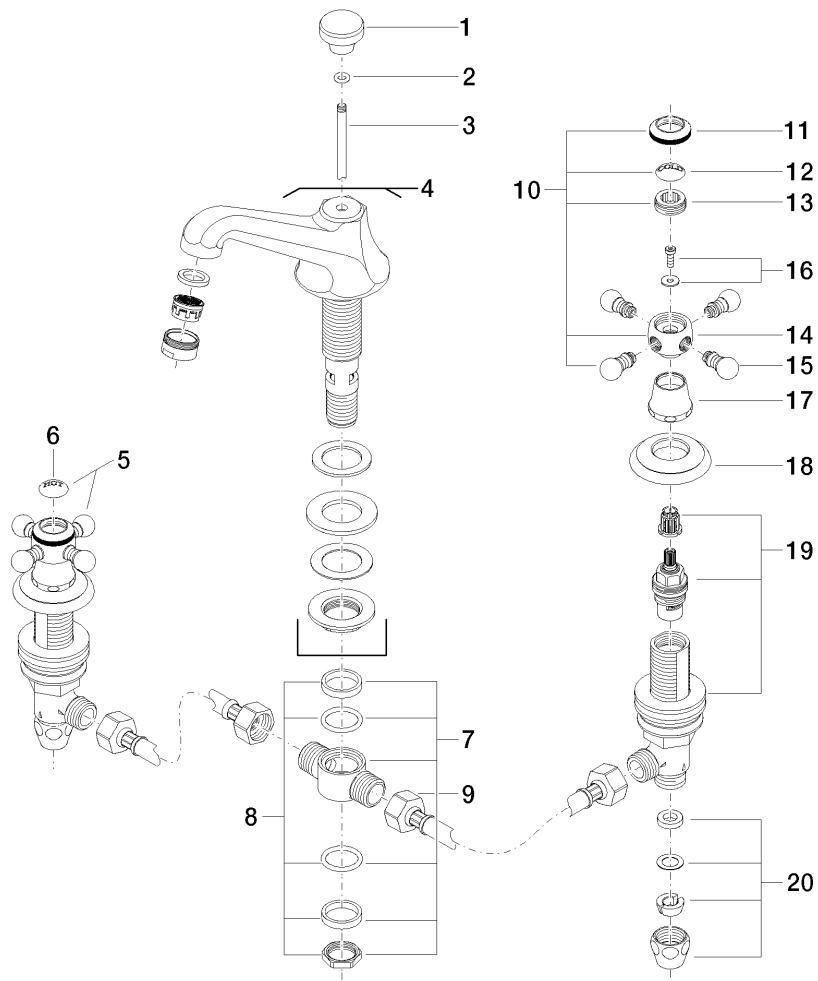

Product specifications

• **5 3/8" projection**

- M 24 x 1 aerator – male thread
- Total height 2 3/4"
- Height to aerator/spout outlet 1 5/8"
- Deck valves with 2x xControl ceramic disc cartridges 1/2"
- 2x 1/2" x 1/2" x 11 3/4" screw-in high pressure hose
- Compression connectors

• **US drain with overflow**

- Water flow rate limited to max. 1.5 gpm
- low lead compliant

For narrow pedestals or trap covers, please order pressure hoses 12 507 970 90.

Surfaces

- chrome 20700360-000010
- chrome 20700360-000010
- matt platinum 20700360-060010
- matt platinum 20700360-060010
- platinum 20700360-080010
- platinum 20700360-080010
- brass 20700360-090010
- brass 20700360-090010

Exploded assembly drawing

21 ————— Ablaufgarnitur 04.11.01.001.00.FF

Order quantity

No.	Article number	Name	Installation quantity
1	092036030ff	handle	1
2	09141006290	seal	1
3	093109004ff	pull-rod	1
4	13700380ff0010	spout	1
5	04203600207ff	handle (hot)	1
6	09260101190	accessories	1
7	0417110201090	distributor	1
8	9023100120090	gasket kit	1
9	1250197090	hose	1
10	04203600206ff	handle (cold)	1
11	092036005ff	handle	1
12	09260101090	accessories	1
13	09208300690	handle	1
14	092036002ff	handle	1
15	092036004ff	handle	1
16	0430300290090	fixing set	1
17	092102055ff	cover	1
18	092735001ff	rosette	1
19	9017110405190	side panel	1
20	04110102300ff	pop-up waste	1