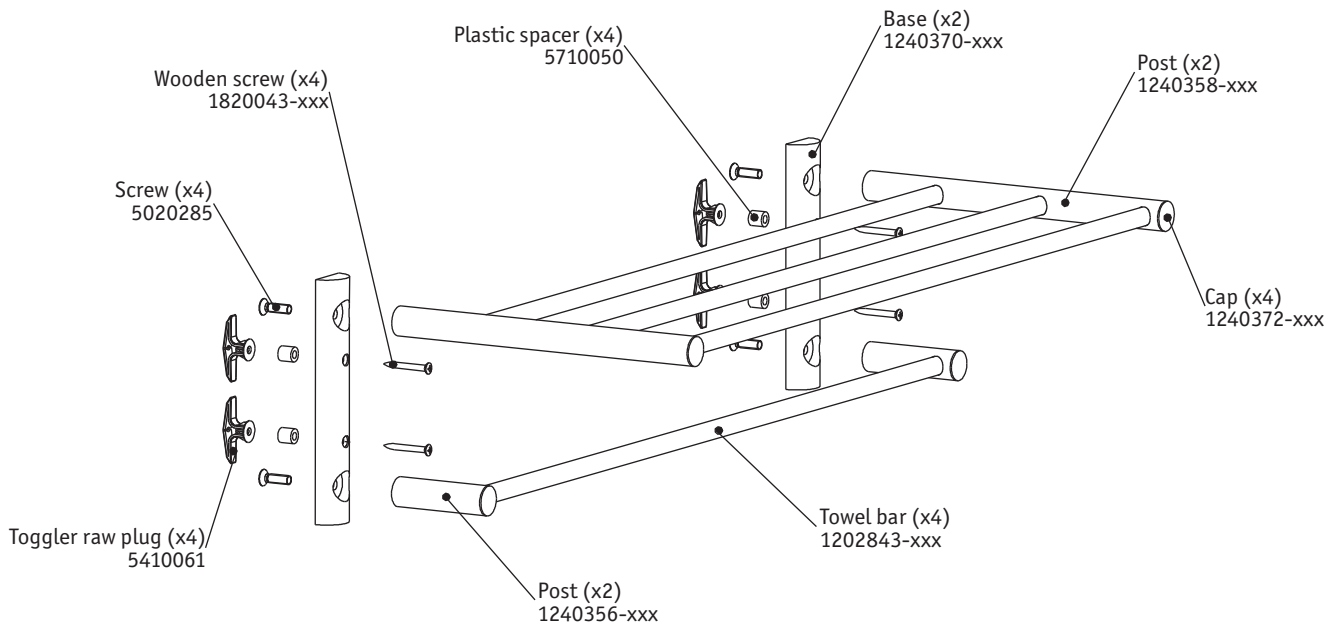

TECHNICAL SPECIFICATIONS

Techno Straight

Two and three tier towel shelf

code | 421 225 xxx
421 210 xxx

5663574
981BI005W00

PLUMBING

dimensions inches

CIFIAL USA
USA P +1800 5284904 F +1800 5281969 info@cifialusa.com www.cifialusa.com
CIFIAL Torneiras, S.A.
Portugal T +351 256 780 700 F +351 256 780 710 cifial@cifial.pt www.cifial.pt
CIFIALDECOR, S.A.
Espanha T +34 916 110 261 F +34 916 103 694 cifialdecor@infonegocio.com
CIFIAL UK, Ltd.
UK P +44 1933 402 008 F +44 1933 402 063 sales@cifial.co.uk www.cifial.co.uk

5663574
981BI005W00

Note: xxx represent different finishes.