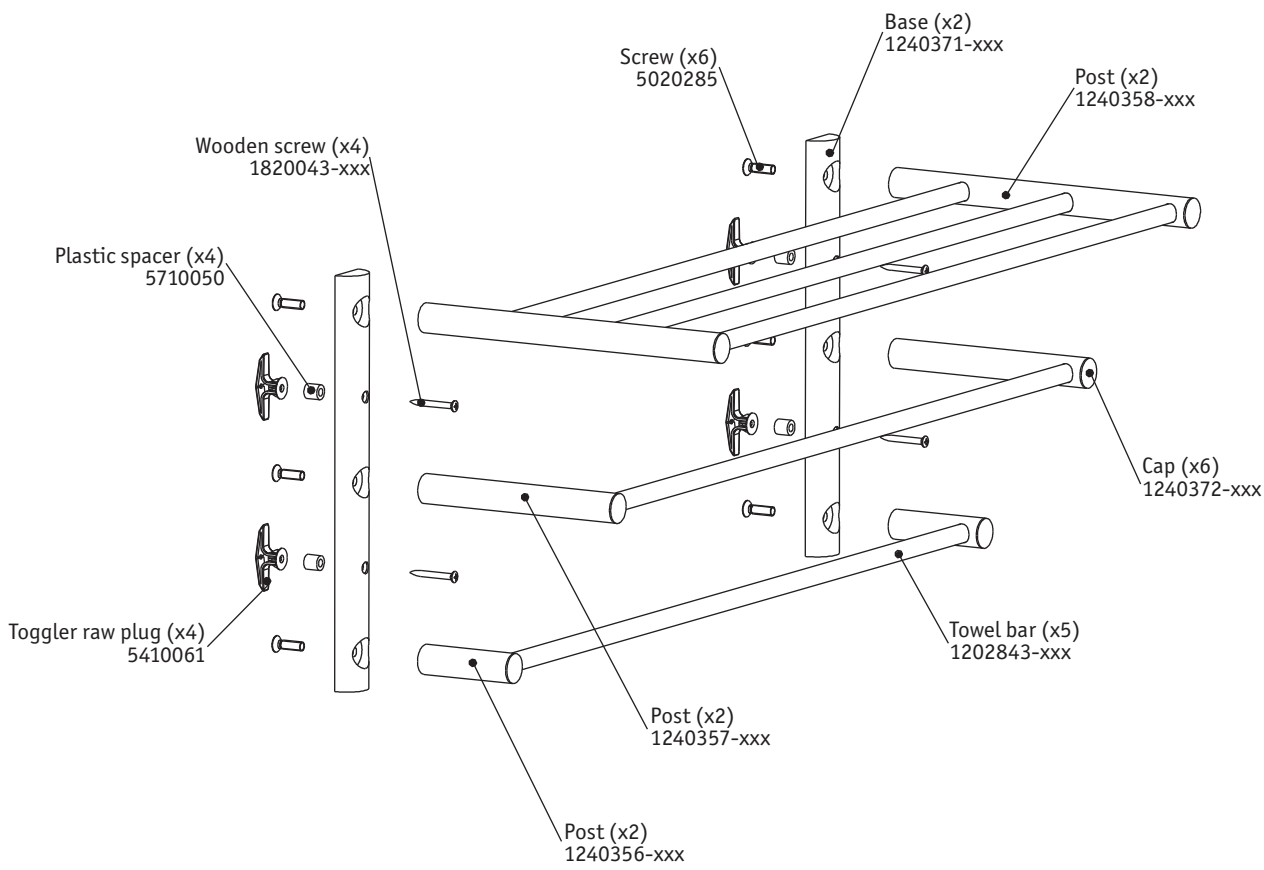

TECHNICAL SPECIFICATIONS

Techno Straight

Two and three tier towel shelf

code | 421 225 xxx
421 210 xxx

5663574
981BI005W00

PLUMBING

dimensions inches

CIFIAL USA
USA P +1800 5284904 F +1800 5281969 info@cifialusa.com www.cifialusa.com
CIFIAL Torneiras, S.A.
Portugal T +351 256 780 700 F +351 256 780 710 cifial@cifial.pt www.cifial.pt
CIFIALDECOR, S.A.
Espanha T +34 916 110 261 F +34 916 103 694 cifialdecor@infonegocio.com
CIFIAL UK, Ltd.
UK P +44 1933 402 008 F +44 1933 402 063 sales@cifial.co.uk www.cifial.co.uk

5663574
981BI005W00

Note: xxx represent different finishes.