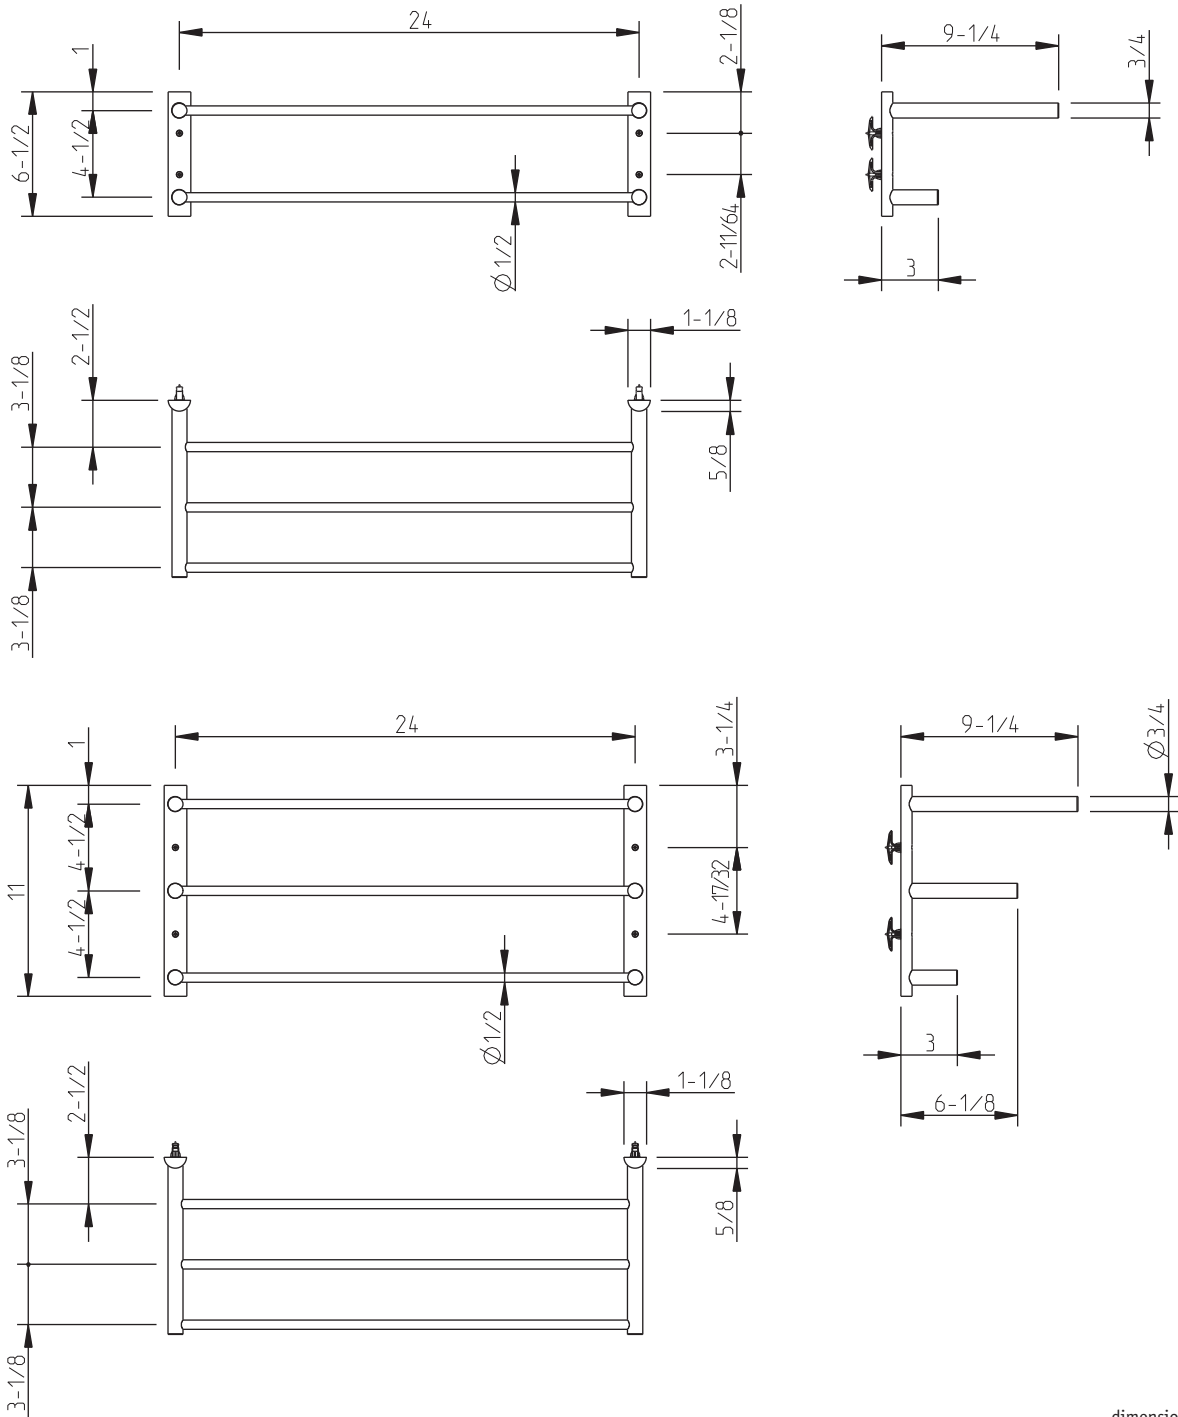

TECHNICAL SPECIFICATIONS

Techno Straight

Two and three tier towel shelf

code | 421 225 xxx
421 210 xxx

5663574
981BI005W00

PLUMBING

dimensions inches

CIFIAL USA
USA P +1800 5284904 F +1800 5281969 info@cifialusa.com www.cifialusa.com
CIFIAL Torneiras, S.A.
Portugal T +351 256 780 700 F +351 256 780 710 cifial@cifial.pt www.cifial.pt
CIFIALDECOR, S.A.
Espanha T +34 916 110 261 F +34 916 103 694 cifialdecor@infonegocio.com
CIFIAL UK, Ltd.
UK P +44 1933 402 008 F +44 1933 402 063 sales@cifial.co.uk www.cifial.co.uk

5663574
981BI005W00

Note: xxx represent different finishes.