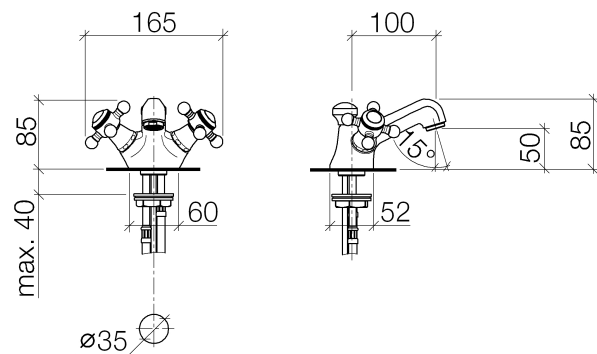

**Product specifications**

- **3 7/8" projection**
- M 24 x 1 aerator – male thread
- Total height 3 3/8"
- Height to aerator/spout outlet 2"
- 2x xControl ceramic disc cartridge 1/2"
- 2x M 10 x 1 screw-in high pressure hose
- **US drain with overflow**
- Water flow rate limited to max. 1.5 gpm
- low lead compliant

**Surfaces**

- chrome 22305360-000010
- chrome 22305360-000010
- matt platinum 22305360-060010
- matt platinum 22305360-060010
- platinum 22305360-080010
- platinum 22305360-080010
- brass 22305360-090010
- brass 22305360-090010

**Exploded assembly drawing**

20 ————— Ablaufgarnitur 04.11.01.001.00.fr

**Order quantity**

<b>No.</b>	<b>Article number</b>	<b>Name</b>	<b>Installation quantity</b>
1	04203603380ff	pull-rod	1
2	092036033ff	handle	1
3	093109080ff	pull-rod	1
4	09141020990	seal	1
5	04203600206ff	handle ( cold )	1
6	092036005ff	handle	2
7	09260101090	accessories	1
8	09208300690	handle	2
9	092036004ff	handle	8
10	092036002ff	handle	2
11	0430300290090	fixing set	2
12	092102055ff	cover	2
13	9090031510090	top	2
14	04203600207ff	handle ( hot )	1
15	09260101190	accessories	1
16	90230111803ff	aerator	1
17	0430040440090	hose	2
18	0430110380090	fixing set	1
19	09311101190	pin	1
20	04110100100ff	pop-up waste	1