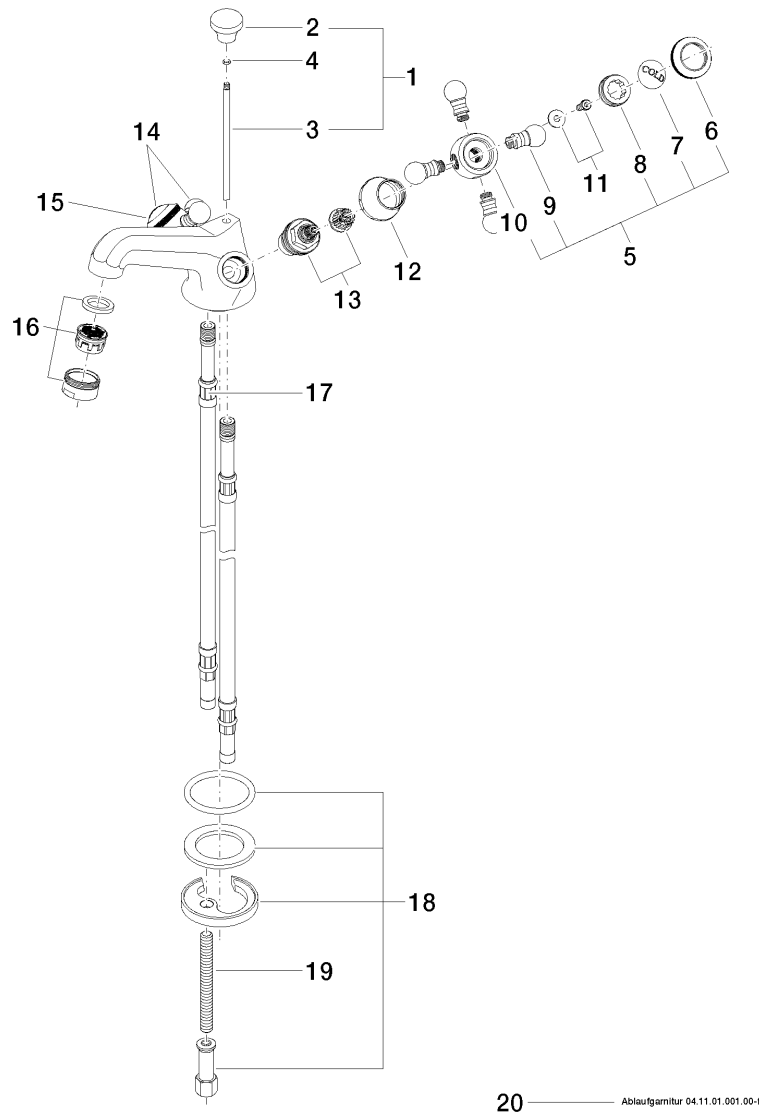

**Product specifications**

- **3 7/8" projection**
- M 24 x 1 aerator – male thread
- Total height 3 3/8"
- Height to aerator/spout outlet 2"
- 2x xControl ceramic disc cartridge 1/2"
- 2x M 10 x 1 screw-in high pressure hose
- **US drain with overflow**
- Water flow rate limited to max. 1.5 gpm
- low lead compliant

**Surfaces**

- chrome 22305360-000010
- chrome 22305360-000010
- matt platinum 22305360-060010
- matt platinum 22305360-060010
- platinum 22305360-080010
- platinum 22305360-080010
- brass 22305360-090010
- brass 22305360-090010

**Exploded assembly drawing**

20 ————— Ablaufgarnitur 04.11.01.001.00.fr

**Order quantity**

<b>No.</b>	<b>Article number</b>	<b>Name</b>	<b>Installation quantity</b>
1	04203603380ff	pull-rod	1
2	092036033ff	handle	1
3	093109080ff	pull-rod	1
4	09141020990	seal	1
5	04203600206ff	handle ( cold )	1
6	092036005ff	handle	2
7	09260101090	accessories	1
8	09208300690	handle	2
9	092036004ff	handle	8
10	092036002ff	handle	2
11	0430300290090	fixing set	2
12	092102055ff	cover	2
13	9090031510090	top	2
14	04203600207ff	handle ( hot )	1
15	09260101190	accessories	1
16	90230111803ff	aerator	1
17	0430040440090	hose	2
18	0430110380090	fixing set	1
19	09311101190	pin	1
20	04110100100ff	pop-up waste	1