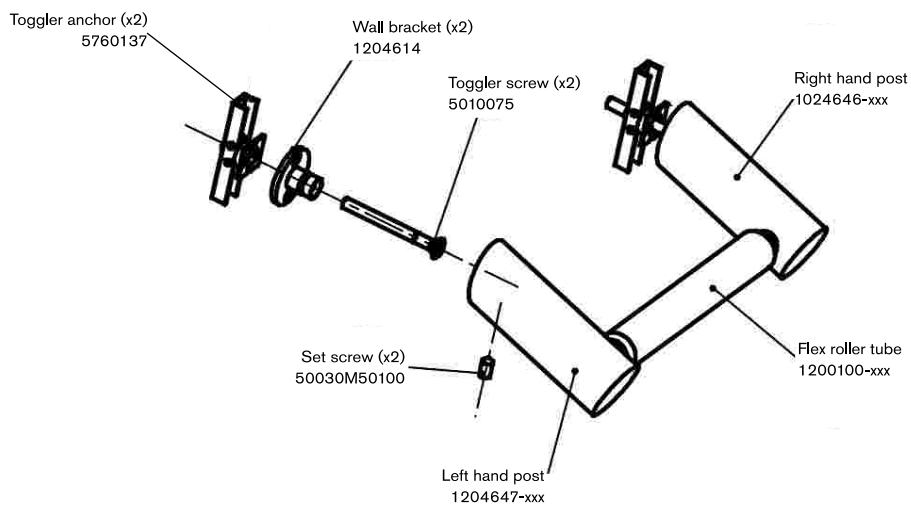

# technical specifications

## TECHNO

paper holder

dimensions inches

**note:** xxx represent different finishes

code: 421 650 xxx

cifial@cifial.pt www.cifial.pt  
cifialdecor@infonegocio.com  
sales@cifial.co.uk www.cifial.co.uk