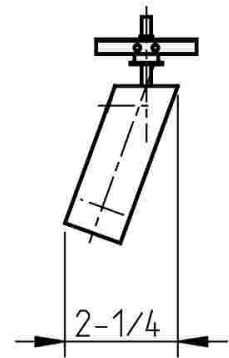

## TECHNO

paper holder

dimensions inches

**note:** xxx represent different finishes

code: 421 650 xxx

cifial@cifial.pt www.cifial.pt  
cifialdecor@infonegocio.com  
sales@cifial.co.uk www.cifial.co.uk