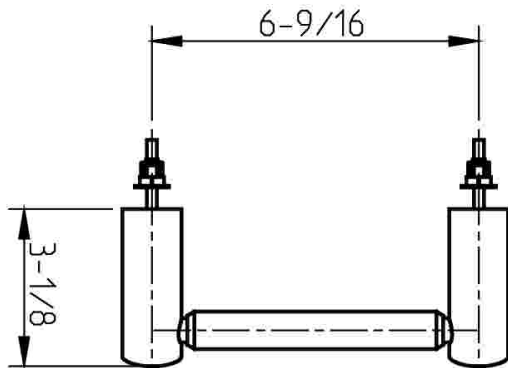

## TECHNO

paper holder

dimensions inches

**note:** xxx represent different finishes

code: 421 650 xxx

cifial@cifial.pt www.cifial.pt  
cifialdecor@infonegocio.com  
sales@cifial.co.uk www.cifial.co.uk