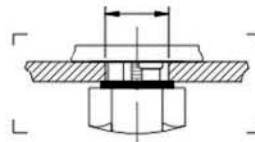

# 4110 - 'Flamande' Deck Mounted with Hand Spray

Body installation hole = Ø 1 3/4"

Spray installation hole = Ø 1 1/4"