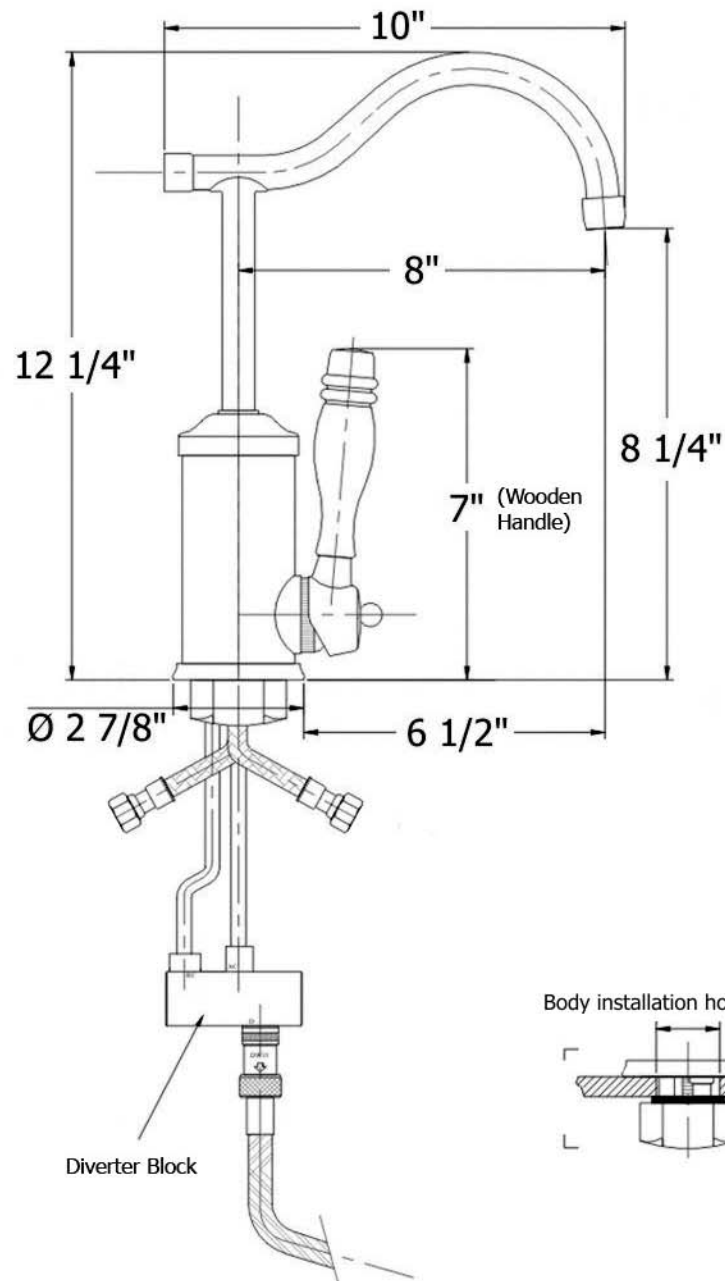

# 4110 - 'Flamande' Deck Mounted with Hand Spray

Body installation hole = Ø 1 3/4"

Spray installation hole = Ø 1 1/4"