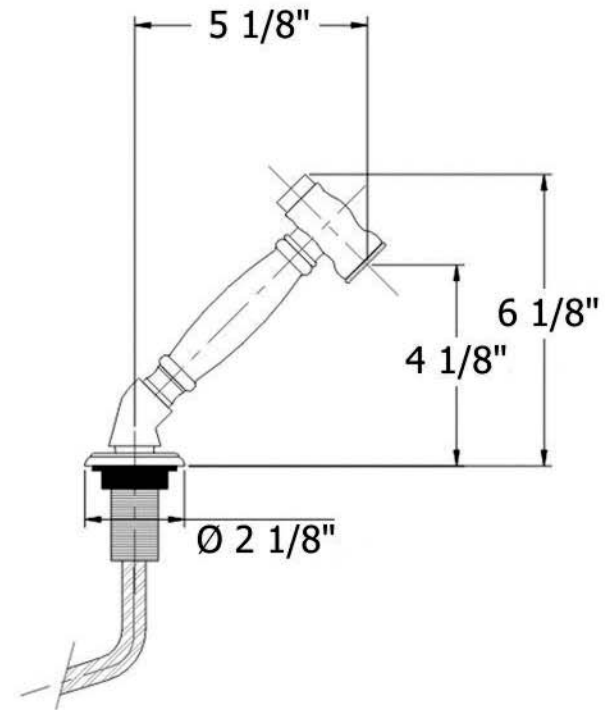

# 4110 - 'Flamande' Deck Mounted with Hand Spray

Body installation hole = Ø 1 3/4"

Spray installation hole = Ø 1 1/4"