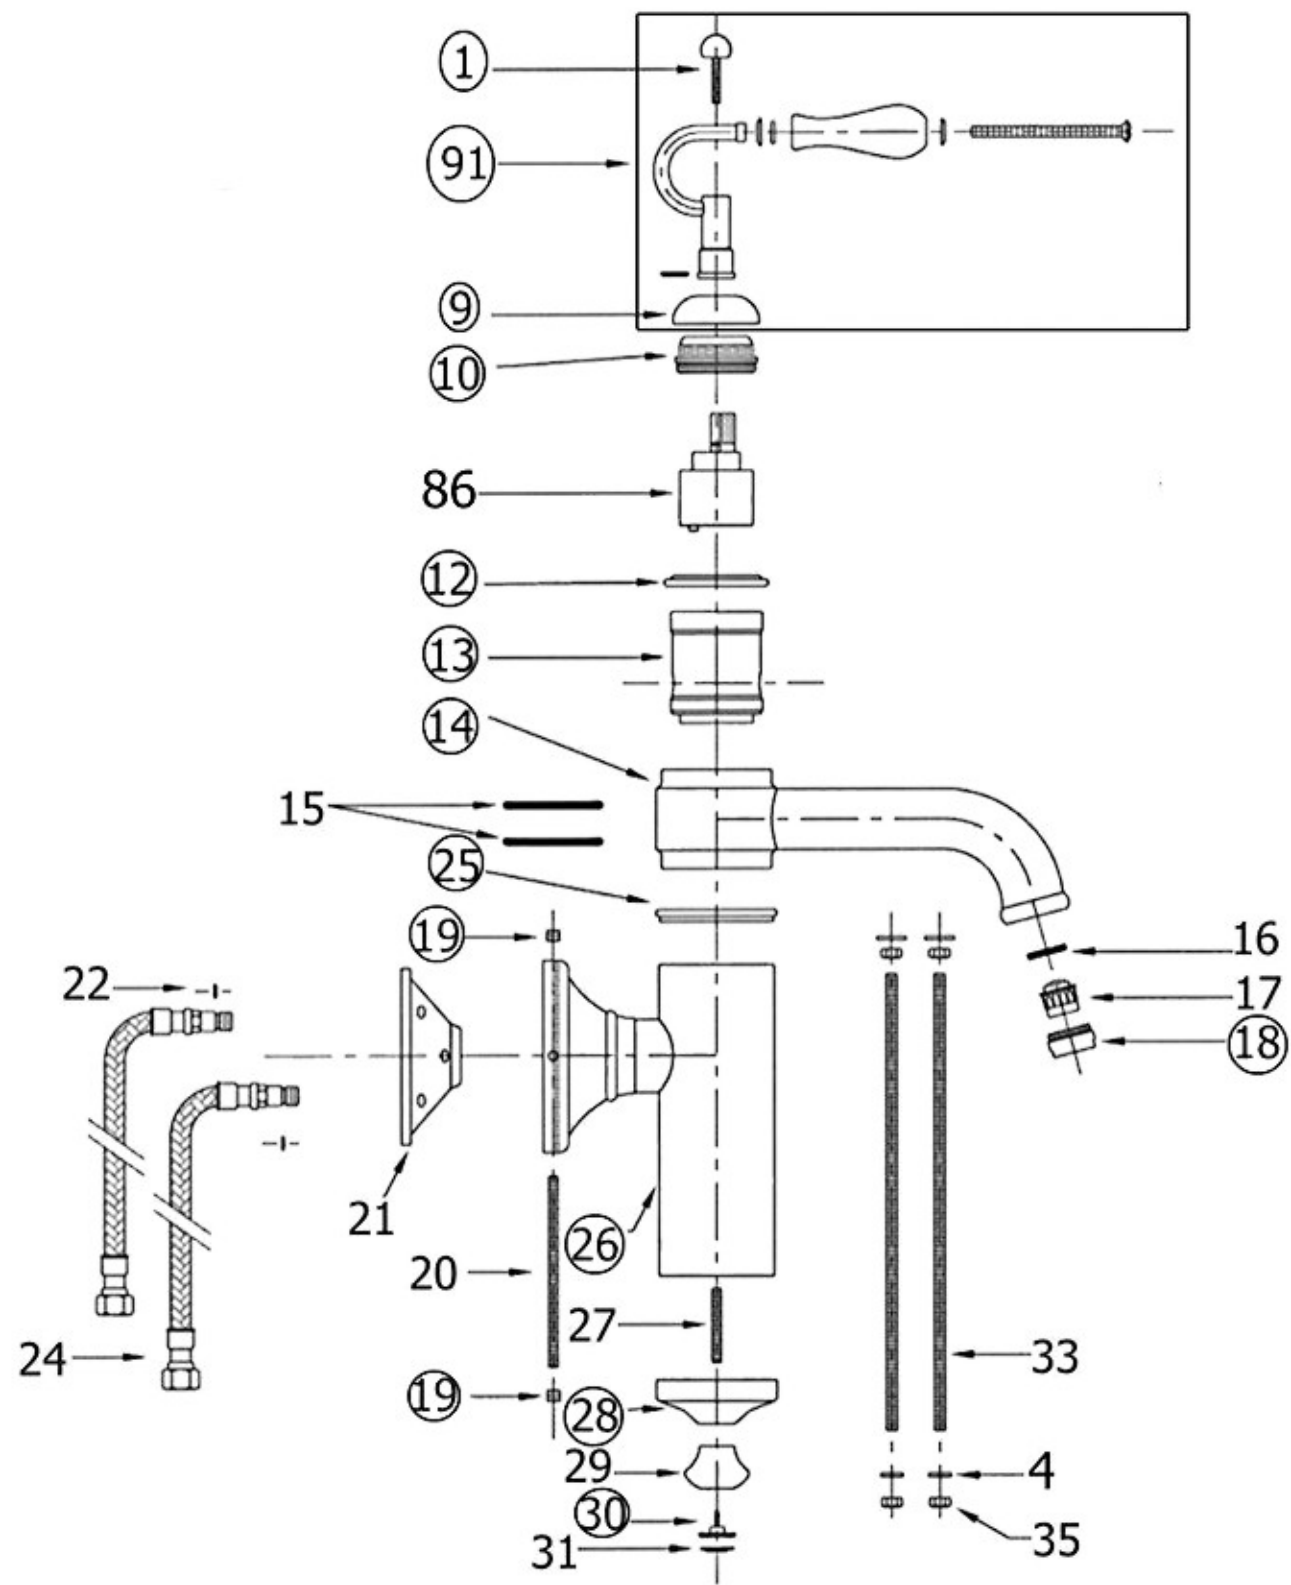

4106 - 'Estelle' Single Lever Mixer Wall Mounted

○ - Finished Pieces