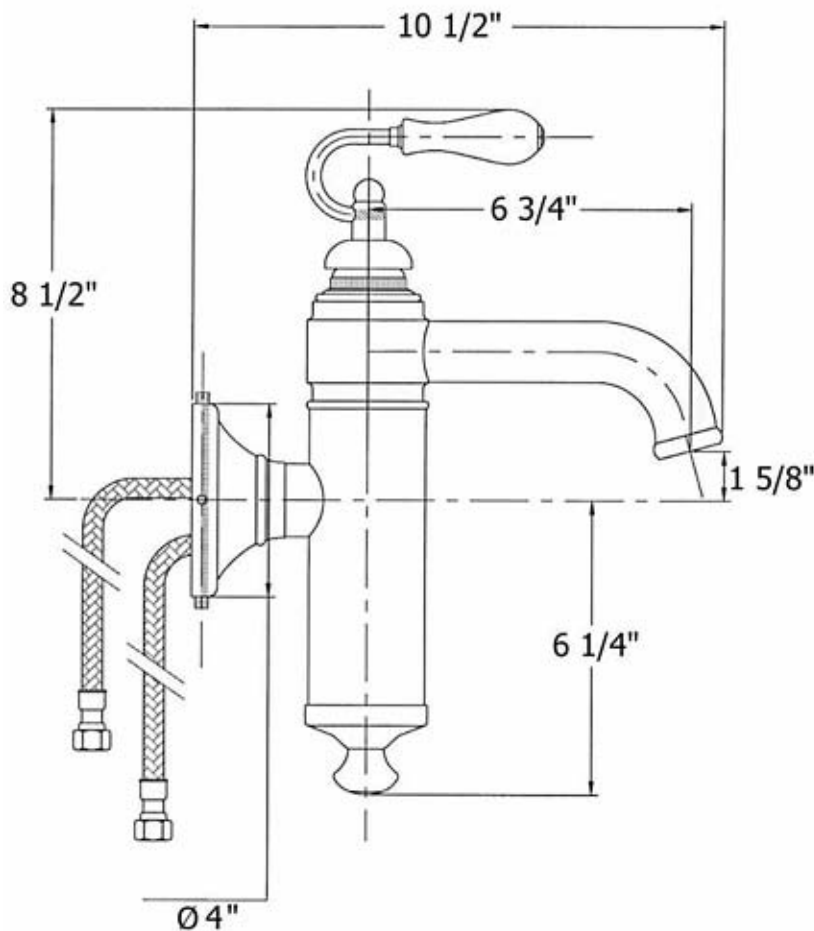

4106 – 'Estelle' Single Lever Mixer Wall Mounted

Part #	Description
01	Round Screw
04	Brass Washer
09	Brass Dome
10	Cartridge Holding Nut
12	Upper Brass Ring
13	Body
14	Spout
15	Rubber O-rings
16	Spout Washer
17	Aerator Filter
18	Aerator Cover
19	Finished Nut
20	Threaded Stem
21	Mounting Plate
22	Flexible Hose O-ring
24	3/8" Flexible Hose
25	Brass Ring
26	Body
27	Threaded Stem
28	Brass Dome
29	Wood Knob
30	Finished Screw
31	Ceramic Insert
33	Threaded Stem
35	Brass Nut
86	Blue Cartridge
91	Estelle Handle Set

Technical Information

- Flow rate is **2.2 GPM**
- To order complete **Estelle Handle Set**, please order part # **91** plus finish number
- Available finishes are Polished Brass(**55**), Polished Nickel(**56**), Satin Nickel(**60**), Weathered Brass(**70**)
- Please see cleaning instructions for finish care and maintenance information.

Please follow example when ordering parts for 'Estelle' Mixer.

- To order part#91 – **Estelle Handle Set**
 - 9410691xx
- Please substitute finish number needed in place of **xx**.
- To order a part that is not finished use **00**