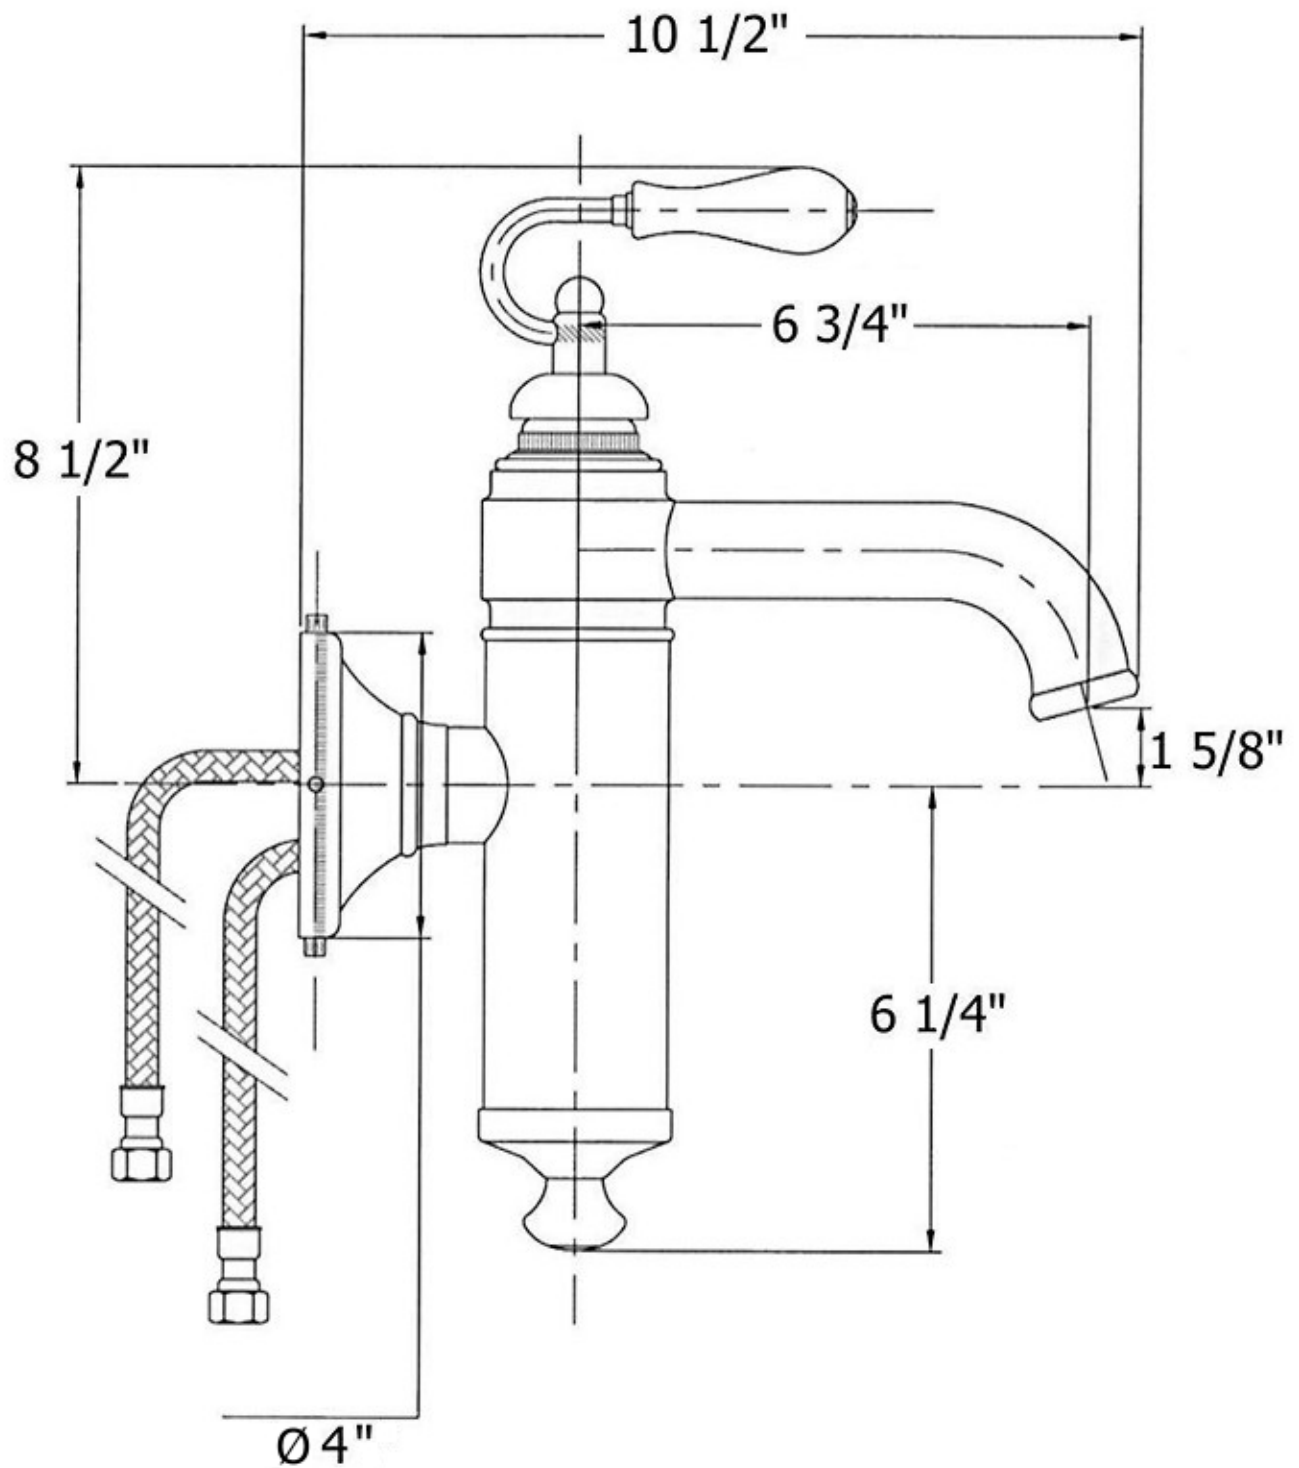

4106 - 'Estelle' Single Lever Mixer Wall Mounted