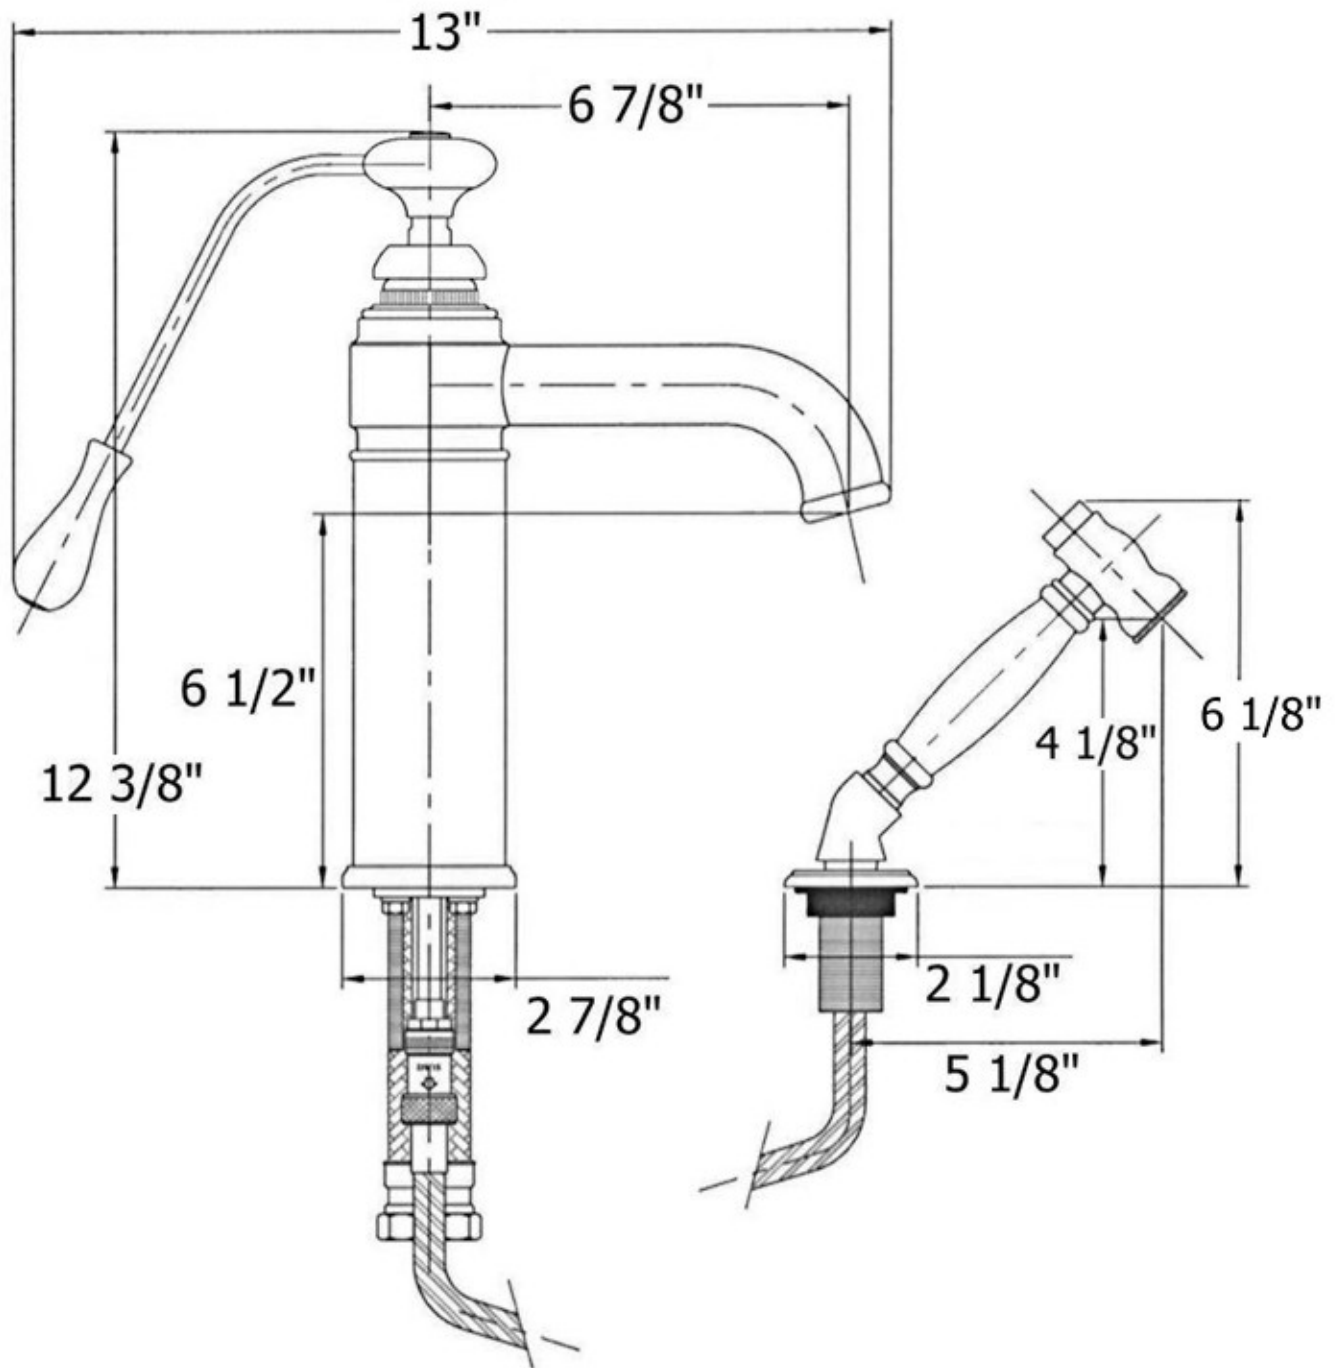

4104 - 'Estelle' Single Lever Mixer with Spray

Hole Drilling = 1 1/4"