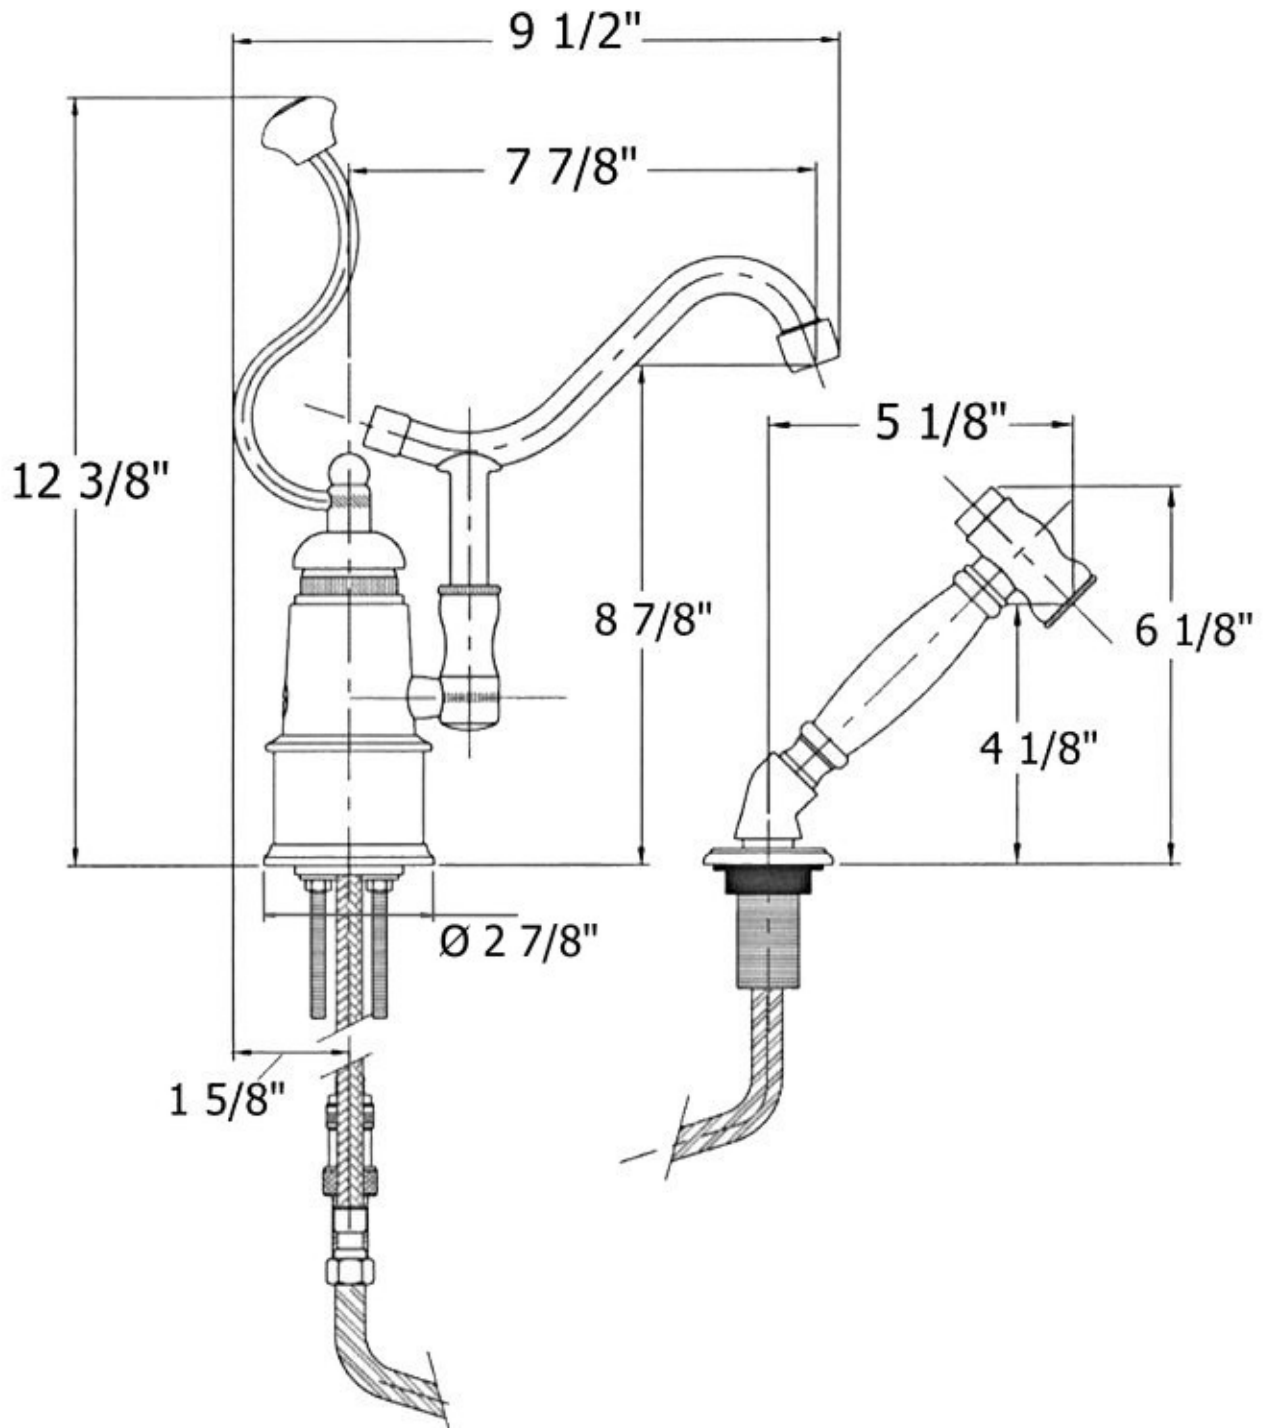

4102 - 'De Dion' Single Lever Mixer with Spray

Hole Drilling = $1 \frac{1}{4}''$