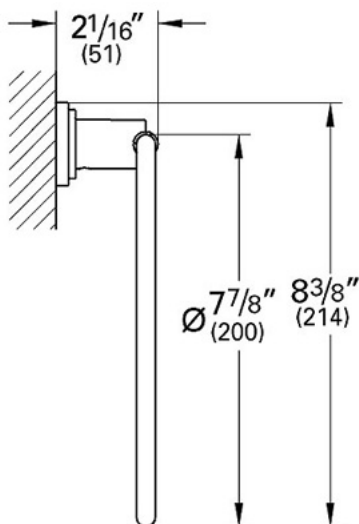

## 40 307 Towel Ring

### Description

---

8" towel ring

### Flow Rate

---

N/A