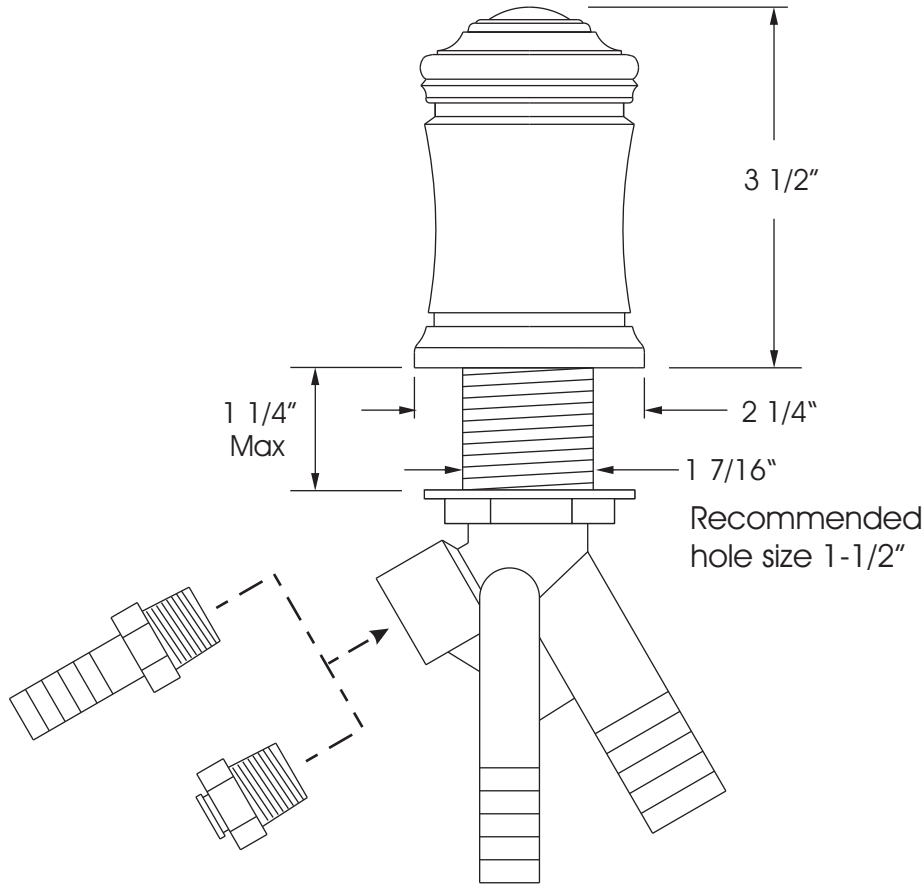

26790 Madison Ave.  
Murrieta, CA 92562  
888-304-0660

www.waterstoneco.com

ITEM NO:

4030

STYLE: TRADITIONAL

INTENDED USE: AIRGAP

CUSTOMER NAME:

JOB NO:

DIMENSIONS MAY VARY AND ARE SUBJECT TO CHANGE. NO RESPONSIBILITY IS ASSUMED FOR USE OF SUPERCEDED OR VOIDED DATA.

**Technical Specifications:**

- Cover made from solid brass.
- Dual or single port dishwasher airgap.
- Adapters for RO port or 2nd dishwasher included.
- Matching plain finish (no logo) accent button included.