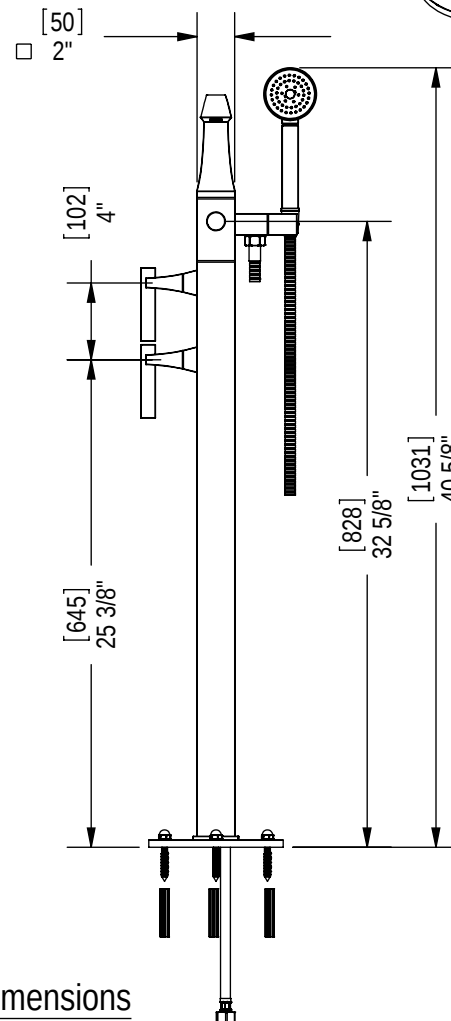

Features

- Brass construction with choice of 18 finishes
- Two lever handles: Plain or with optional Black or Clear Swarovski* crystal inlays
- Quarter-turn ceramic disk mechanisms
- Flow rate:
 Tub filler: 5.0 gpm @ 40 psi
 6.8 gpm @ 60 psi
 Hand Held Shower: Limited to 2.5 gpm

Order Matrix

Model	Main Finish	Accent Finish
3GRBICL	AB - Antique Brass	00 - No inlays
	AC - Antique Copper	CL - Clear crystal inlays
	BB - Bright Brass	JT - Black crystal inlays
	CH - Chrome	
	GD - Gold	
	OB - Oil Rubbed Bronze	
	PN - Polished Nickel	
	SB - Satin Brass	
	SC - Satin Chrome	
	SN - Satin Nickel	
	TB - Tuscan Brass	
	AQ - Aqua	
	BK - Black	
	MB - Matte Black	
	MW - Matte White	
	NC - Natural Cream	
	RD - Red	
	WH - White	

KEG
 Lever Handle Floor Mount Tub Filler
 with Hand Held Shower

Model: 3GRBICL-XX-XX

Critical Dimensions