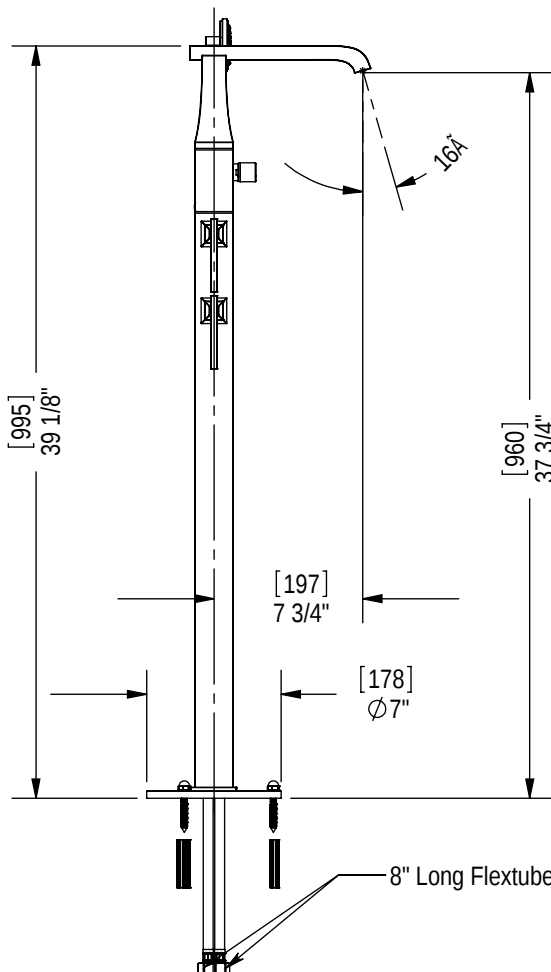

Features

- Brass construction with choice of 18 finishes
- Two lever handles: Plain or with optional Black or Clear Swarovski* crystal inlays
- Quarter-turn ceramic disk mechanisms
- Flow rate:
 Tub filler: 5.0 gpm @ 40 psi
 6.8 gpm @ 60 psi
 Hand Held Shower: Limited to 2.5 gpm

Order Matrix

Model	Main Finish	Accent Finish
3GRBICL	AB - Antique Brass	00 - No inlays
	AC - Antique Copper	CL - Clear crystal inlays
	BB - Bright Brass	JT - Black crystal inlays
	CH - Chrome	
	GD - Gold	
	OB - Oil Rubbed Bronze	
	PN - Polished Nickel	
	SB - Satin Brass	
	SC - Satin Chrome	
	SN - Satin Nickel	
	TB - Tuscan Brass	
	AQ - Aqua	
	BK - Black	
	MB - Matte Black	
	MW - Matte White	
	NC - Natural Cream	
	RD - Red	
	WH - White	

KEG
 Lever Handle Floor Mount Tub Filler
 with Hand Held Shower

Model: 3GRBICL-XX-XX

Critical Dimensions