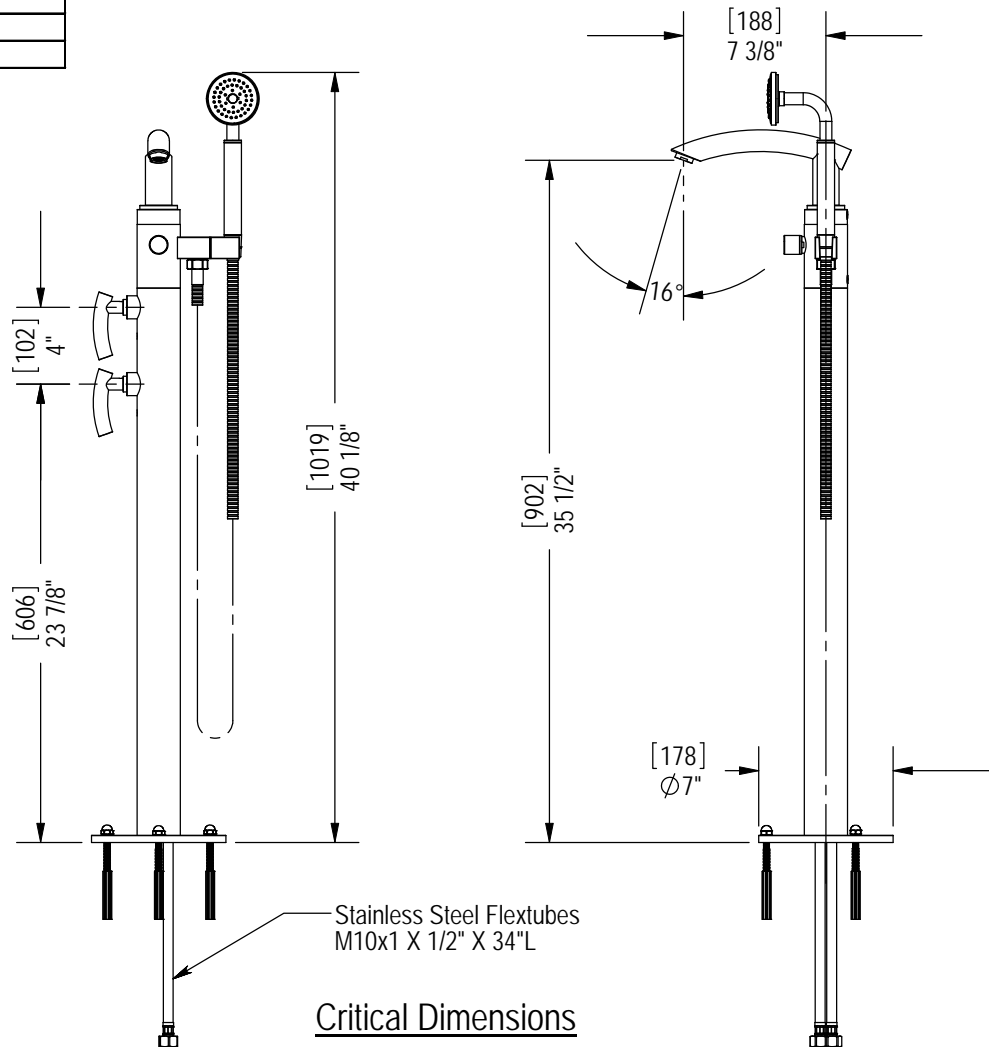

**Features**

- Brass construction with choice of 18 finishes
- Two lever handles
- Quarter-turn ceramic disk mechanisms
- Flow rate:

Tub filler: 5.0 gpm @ 40 psi

6.8 gpm @ 60 psi

Hand Held Shower: Limited to 2.5 gpm

**Order Matrix**

Model	Main/Accent Finish
3GRBHOL	AB - Antique Brass
	AC - Antique Copper
	BB - Bright Brass
	CH - Chrome
	GD - Gold
	OB - Oil Rubbed Bronze
	PN - Polished Nickel
	SB - Satin Brass
	SC - Satin Chrome
	SN - Satin Nickel
	TB - Tuscan Brass
	AQ - Aqua
	BK - Black
	MB - Matte Black
	MW - Matte White
	NC - Natural Cream
	RD - Red
	WH - White

**H2O**  
Floor Mount Tub filler with Hand Shower  
Model: 3GRBHOL-XX-XX

Critical Dimensions