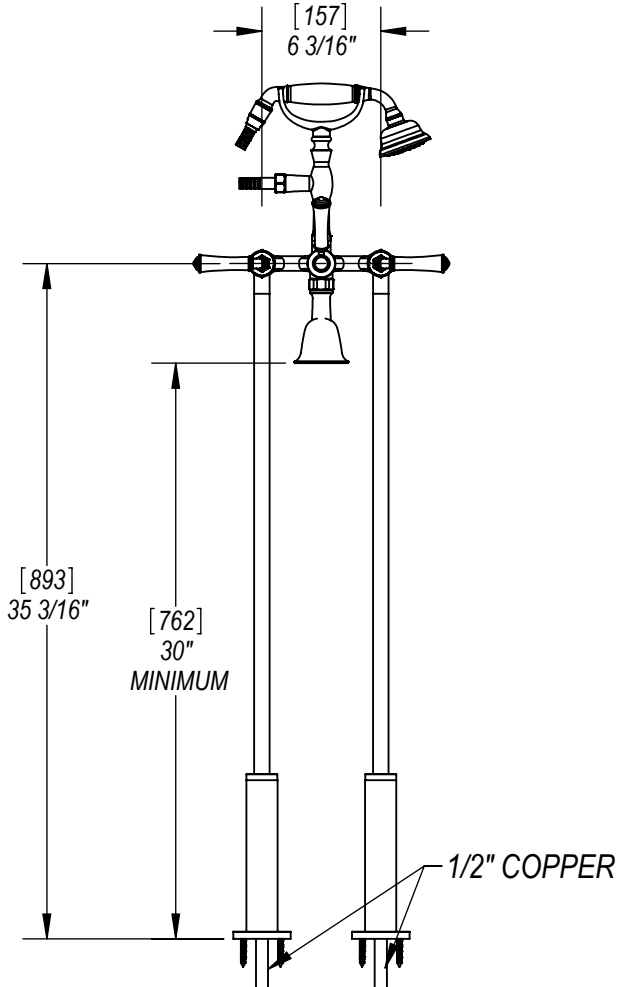

Features

- Brass construction with choice of 21 finishes
- Quarter Turn adjustable, ceramic disc cartridges
- Two Handles Cross or Lever
- Hand Held Shower with 60" Hose

Order Matrix

Model	Main/Accent Finish
3FRBRVC or L	AB - Antique Brass
	ABM - Antique Brass Matt
	AC - Antique Copper
	ACM - Antique Copper Matt
	BB - Bright Brass
	CH - Chrome
	GD - Gold
	OB - Oil Rubbed Bronze
	PN - Polished Nickel
	SB - Satin Brass
	SC - Satin Chrome
	SN - Satin Nickel
	TB - Tuscan Brass
	AQ - Aqua
	BD - Bordeaux
	BK - Black
	MB - Matte Black
	MW - Matte White
	NC - Natural Cream
	RD - Red
	WH - White

RAVEN

Floor Mount Tub Filler with Hand Held Shower
Model: 3FRBRVC or L XX-XX

Critical Dimensions

TEL: 905-851-6781
FAX: 905-851-8031
TOLL FREE: 800-461-5901