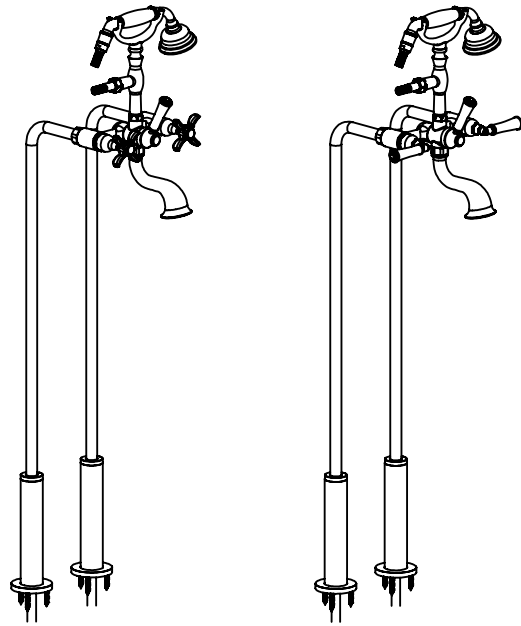

Features

- Brass construction with choice of 21 finishes
- Quarter Turn adjustable, ceramic disc cartridges
- Two Handles Cross or Lever
- Hand Held Shower with 60" Hose

Order Matrix

Model	Main/Accent Finish
3FRBRVC or L	AB - Antique Brass
	ABM - Antique Brass Matt
	AC - Antique Copper
	ACM - Antique Copper Matt
	BB - Bright Brass
	CH - Chrome
	GD - Gold
	OB - Oil Rubbed Bronze
	PN - Polished Nickel
	SB - Satin Brass
	SC - Satin Chrome
	SN - Satin Nickel
	TB - Tuscan Brass
	AQ - Aqua
	BD - Bordeaux
	BK - Black
	MB - Matte Black
	MW - Matte White
	NC - Natural Cream
	RD - Red
	WH - White

RAVEN

Floor Mount Tub Filler with Hand Held Shower
Model: 3FRBRVC or L XX-XX

Critical Dimensions

TEL: 905-851-6781
FAX: 905-851-8031
TOLL FREE: 800-461-5901