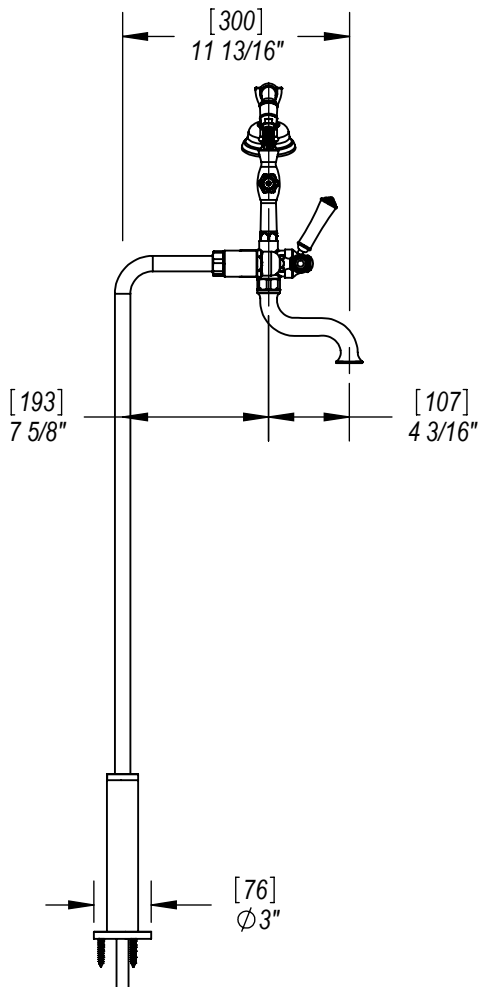

Features

- Brass construction with choice of 21 finishes
- Quarter Turn adjustable, ceramic disc cartridges
- Two Handles Cross or Lever
- Hand Held Shower with 60" Hose

Order Matrix

Model	Main/Accent Finish
3FRBRVC or L	AB - Antique Brass
	ABM - Antique Brass Matt
	AC - Antique Copper
	ACM - Antique Copper Matt
	BB - Bright Brass
	CH - Chrome
	GD - Gold
	OB - Oil Rubbed Bronze
	PN - Polished Nickel
	SB - Satin Brass
	SC - Satin Chrome
	SN - Satin Nickel
	TB - Tuscan Brass
	AQ - Aqua
	BD - Bordeaux
	BK - Black
	MB - Matte Black
	MW - Matte White
	NC - Natural Cream
	RD - Red
	WH - White

RAVEN

Floor Mount Tub Filler with Hand Held Shower
Model: 3FRBRVC or L XX-XX

Critical Dimensions

TEL: 905-851-6781
FAX: 905-851-8031
TOLL FREE: 800-461-5901