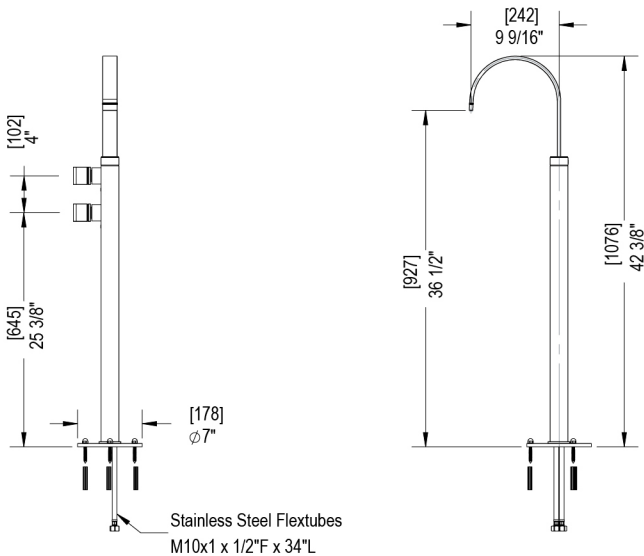

**FEATURES:**

Features

- Brass construction with choice of 21 finishes
  - Quarter Turn Ceramic Disk Cartridges
  - Flow Rate:
- Tub Filler: Full Flow

**CONTACT US:**

If you need assistance with installation, replacement parts or have any questions regarding your Rubinet product, please call a Customer Service representative at: 905-851-6781 toll free 1-800-461-5901 or visit [www.rubinet.com](http://www.rubinet.com)