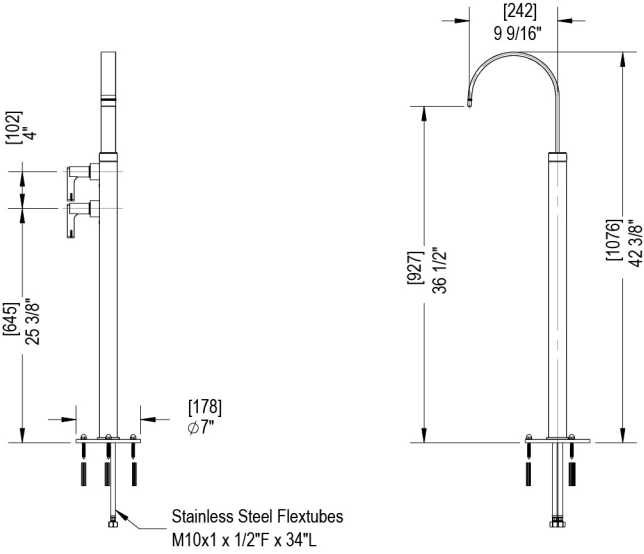

**FEATURES:**

Features

- Brass construction with choice of 21 finishes
  - Quarter Turn Ceramic Disk Cartridges
  - Flow Rate:
- Tub Filler: Full Flow

**CONTACT US:**

If you need assistance with installation, replacement parts or have any questions regarding your Rubinet product, please call a Customer Service representative at: 905-851-6781 toll free 1-800-461-5901 or visit [www.rubinet.com](http://www.rubinet.com)