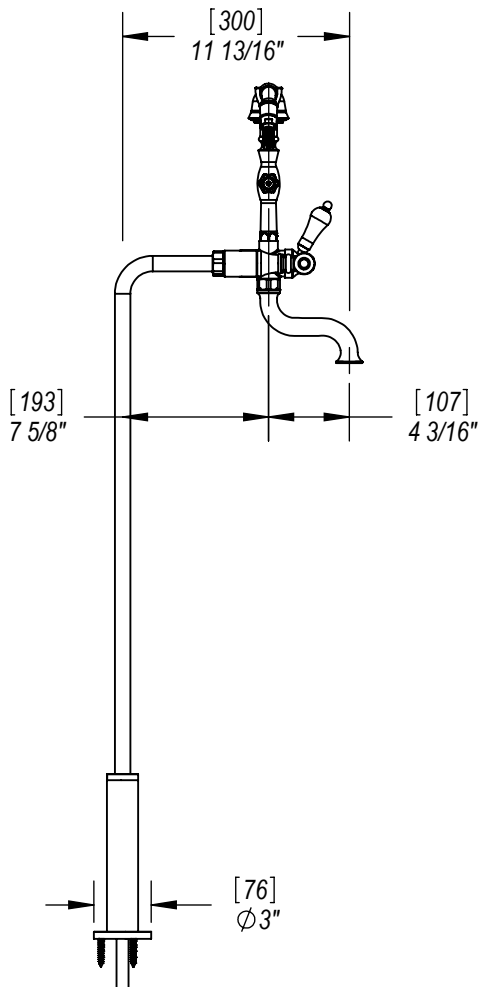

**Features**

- Brass construction with choice of 21 finishes
- Quarter Turn adjustable, ceramic disc cartridges
- Two Handles Cross or Lever
- Hand Held Shower with 60" Hose

**Order Matrix**

Model	Main/Accent Finish
3FRBRML	AB - Antique Brass
	ABM - Antique Brass Matt
	AC - Antique Copper
	ACM - Antique Copper Matt
	BB - Bright Brass
	CH - Chrome
	GD - Gold
	OB - Oil Rubbed Bronze
	PN - Polished Nickel
	SB - Satin Brass
	SC - Satin Chrome
	SN - Satin Nickel
	TB - Tuscan Brass
	AQ - Aqua
	BD - Bordeaux
	BK - Black
	MB - Matte Black
	MW - Matte White
	NC - Natural Cream
	RD - Red
	WH - White

**ROMANESQUE**

Floor Mount Tub Filler with Hand Held Shower  
Model: 3FRBRML XX-XX

Critical Dimensions

TEL: 905-851-6781  
FAX: 905-851-8031  
TOLL FREE: 800-461-5901

THE **Rubinet** FAUCET COMPANY

www.rubinet.com