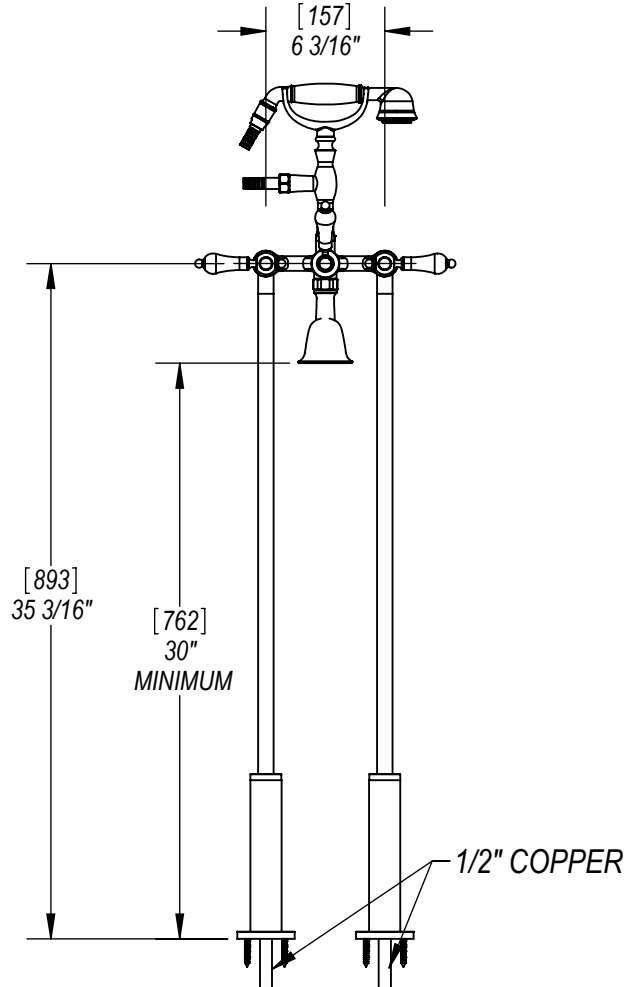

**Features**

- Brass construction with choice of 21 finishes
- Quarter Turn adjustable, ceramic disc cartridges
- Two Handles Cross or Lever
- Hand Held Shower with 60" Hose

**Order Matrix**

Model	Main/Accent Finish
3FRBRML	AB - Antique Brass
	ABM - Antique Brass Matt
	AC - Antique Copper
	ACM - Antique Copper Matt
	BB - Bright Brass
	CH - Chrome
	GD - Gold
	OB - Oil Rubbed Bronze
	PN - Polished Nickel
	SB - Satin Brass
	SC - Satin Chrome
	SN - Satin Nickel
	TB - Tuscan Brass
	AQ - Aqua
	BD - Bordeaux
	BK - Black
	MB - Matte Black
	MW - Matte White
	NC - Natural Cream
	RD - Red
	WH - White

**ROMANESQUE**

Floor Mount Tub Filler with Hand Held Shower  
Model: 3FRBRML XX-XX

Critical Dimensions

TEL: 905-851-6781  
FAX: 905-851-8031  
TOLL FREE: 800-461-5901

THE **Rubinet** FAUCET COMPANY

www.rubinet.com