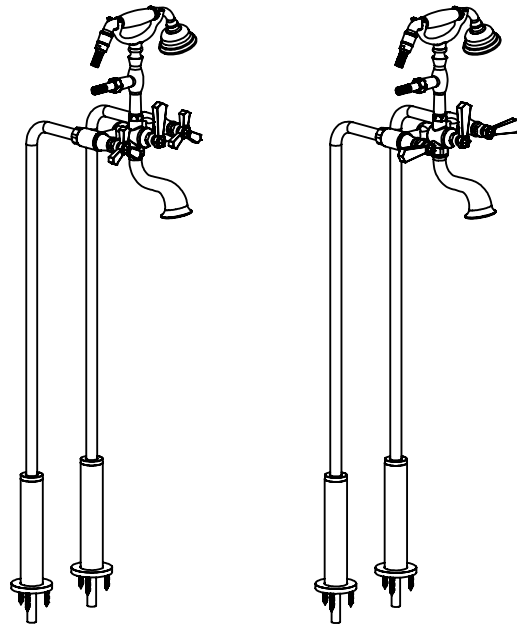

Features

- Brass construction with choice of 21 finishes
- Quarter Turn adjustable, ceramic disc cartridges
- Two Handles Cross or Lever
- Hand Held Shower with 60" Hose

Order Matrix

Model	Main/Accent Finish
3FRBHXC or L	AB - Antique Brass
	ABM - Antique Brass Matt
	AC - Antique Copper
	ACM - Antique Copper Matt
	BB - Bright Brass
	CH - Chrome
	GD - Gold
	OB - Oil Rubbed Bronze
	PN - Polished Nickel
	SB - Satin Brass
	SC - Satin Chrome
	SN - Satin Nickel
	TB - Tuscan Brass
	AQ - Aqua
	BD - Bordeaux
	BK - Black
	MB - Matte Black
	MW - Matte White
	NC - Natural Cream
	RD - Red
	WH - White

HEXIS

Floor Mount Tub Filler with Hand Held Shower
Model: 3FRBHXC or L XX-XX

Critical Dimensions

TEL: 905-851-6781
FAX: 905-851-8031
TOLL FREE: 800-461-5901

THE **Rubinet** FAUCET COMPANY

www.rubinet.com