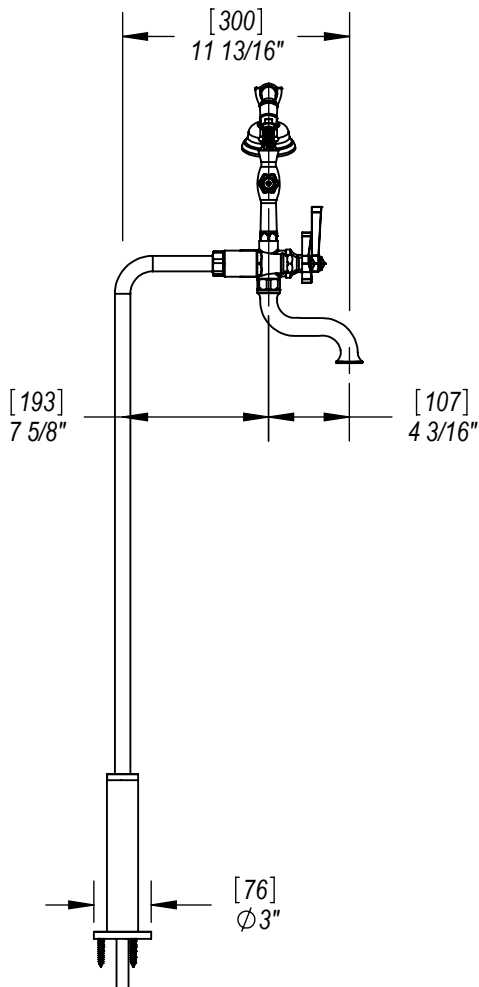

Features

- Brass construction with choice of 21 finishes
- Quarter Turn adjustable, ceramic disc cartridges
- Two Handles Cross or Lever
- Hand Held Shower with 60" Hose

Order Matrix

Model	Main/Accent Finish
3FRBHXC or L	AB - Antique Brass
	ABM - Antique Brass Matt
	AC - Antique Copper
	ACM - Antique Copper Matt
	BB - Bright Brass
	CH - Chrome
	GD - Gold
	OB - Oil Rubbed Bronze
	PN - Polished Nickel
	SB - Satin Brass
	SC - Satin Chrome
	SN - Satin Nickel
	TB - Tuscan Brass
	AQ - Aqua
	BD - Bordeaux
	BK - Black
	MB - Matte Black
	MW - Matte White
	NC - Natural Cream
	RD - Red
	WH - White

HEXIS

Floor Mount Tub Filler with Hand Held Shower
Model: 3FRBHXC or L XX-XX

Critical Dimensions

TEL: 905-851-6781
FAX: 905-851-8031
TOLL FREE: 800-461-5901

THE **Rubinet** FAUCET COMPANY

www.rubinet.com