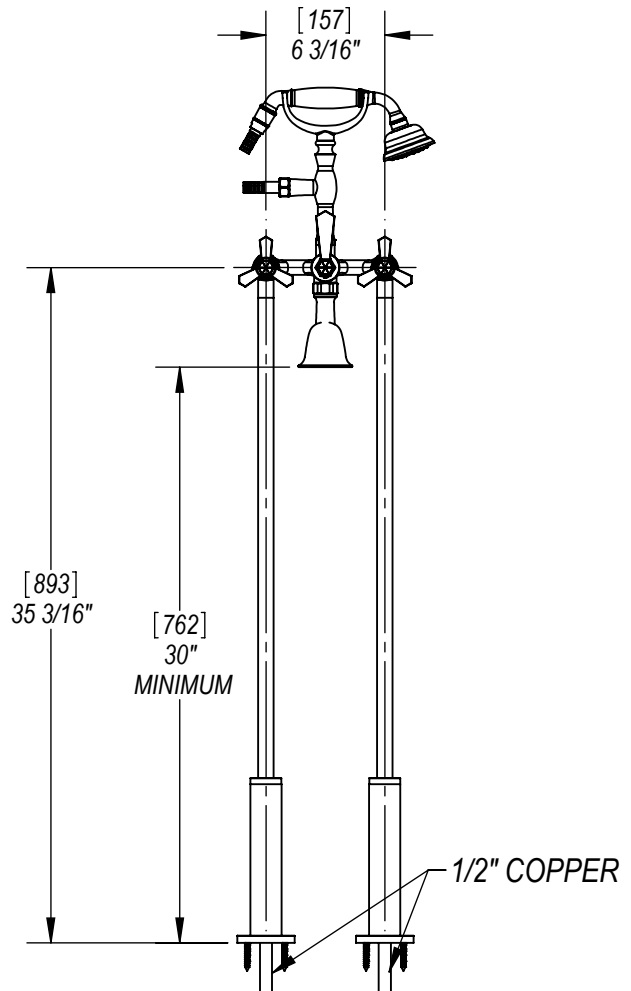

Features

- Brass construction with choice of 21 finishes
- Quarter Turn adjustable, ceramic disc cartridges
- Two Handles Cross or Lever
- Hand Held Shower with 60" Hose

Order Matrix

Model	Main/Accent Finish
3FRBHXC or L	AB - Antique Brass
	ABM - Antique Brass Matt
	AC - Antique Copper
	ACM - Antique Copper Matt
	BB - Bright Brass
	CH - Chrome
	GD - Gold
	OB - Oil Rubbed Bronze
	PN - Polished Nickel
	SB - Satin Brass
	SC - Satin Chrome
	SN - Satin Nickel
	TB - Tuscan Brass
	AQ - Aqua
	BD - Bordeaux
	BK - Black
	MB - Matte Black
	MW - Matte White
	NC - Natural Cream
	RD - Red
	WH - White

HEXIS

Floor Mount Tub Filler with Hand Held Shower
Model: 3FRBHXC or L XX-XX

Critical Dimensions

TEL: 905-851-6781
FAX: 905-851-8031
TOLL FREE: 800-461-5901

THE **Rubinet** FAUCET COMPANY

www.rubinet.com