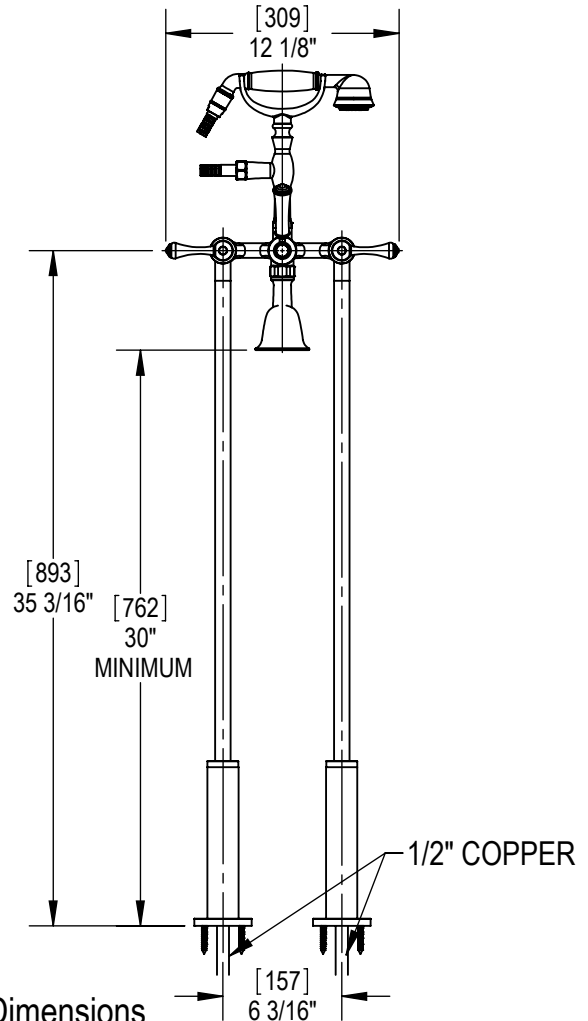

Features

- Brass construction with choice of 21 finishes
- Quarter Turn adjustable, ceramic disc cartridges
- Two Handles Cross or Lever
- Hand Held Shower with 60" Hose

Order Matrix

Model	Main/Accent Finish
3FRBFMC or L	AB - Antique Brass
	ABM - Antique Brass Matt
	AC - Antique Copper
	ACM - Antique Copper Matt
	BB - Bright Brass
	CH - Chrome
	GD - Gold
	OB - Oil Rubbed Bronze
	PN - Polished Nickel
	SB - Satin Brass
	SC - Satin Chrome
	SN - Satin Nickel
	TB - Tuscan Brass
	AQ - Aqua
	BD - Bordeaux
	BK - Black
	MB - Matte Black
	MW - Matte White
	NC - Natural Cream
	RD - Red
	WH - White

FLEMISH

Floor Mount Tub Filler with Hand Held Shower
Model: 3FRBFMC or L XX-XX

Critical Dimensions

TEL: 905-851-6781
FAX: 905-851-8031
TOLL FREE: 800-461-5901