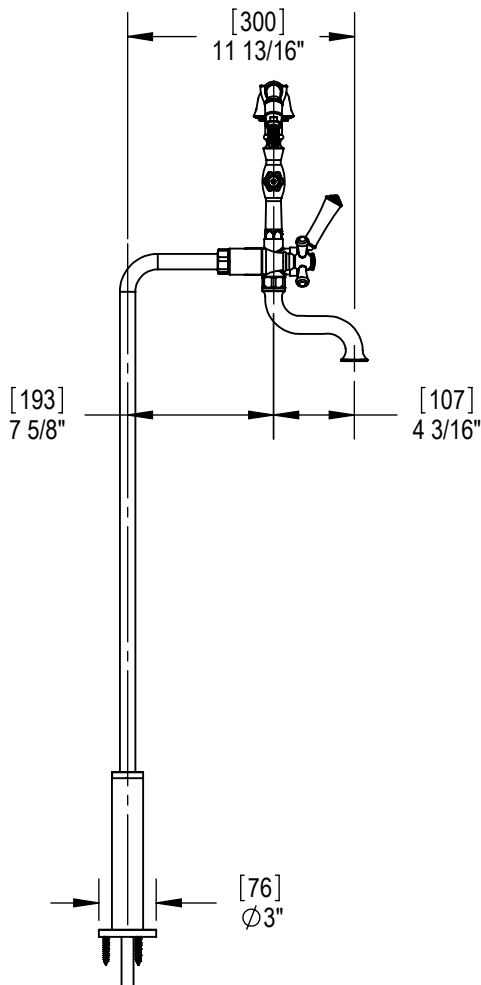

Features

- Brass construction with choice of 21 finishes
- Quarter Turn adjustable, ceramic disc cartridges
- Two Handles Cross or Lever
- Hand Held Shower with 60" Hose

Order Matrix

Model	Main/Accent Finish
3FRBFMC or L	AB - Antique Brass
	ABM - Antique Brass Matt
	AC - Antique Copper
	ACM - Antique Copper Matt
	BB - Bright Brass
	CH - Chrome
	GD - Gold
	OB - Oil Rubbed Bronze
	PN - Polished Nickel
	SB - Satin Brass
	SC - Satin Chrome
	SN - Satin Nickel
	TB - Tuscan Brass
	AQ - Aqua
	BD - Bordeaux
	BK - Black
	MB - Matte Black
	MW - Matte White
	NC - Natural Cream
	RD - Red
	WH - White

FLEMISH

Floor Mount Tub Filler with Hand Held Shower
Model: 3FRBFMC or L XX-XX

Critical Dimensions

TEL: 905-851-6781
FAX: 905-851-8031
TOLL FREE: 800-461-5901