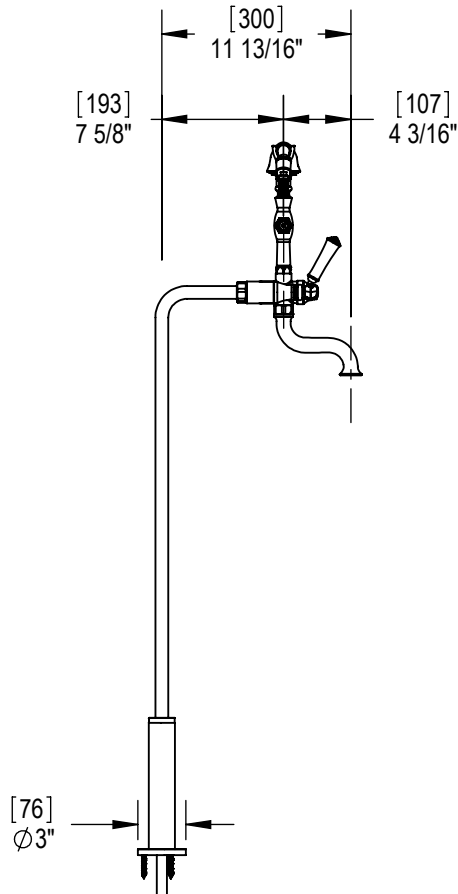

Features

- Brass construction with choice of 21 finishes
- Quarter Turn adjustable, ceramic disc cartridges
- Two Lever handles
- Hand Held Shower with 60" Hose
- Built-in double check valve

Order Matrix

Model	Main/Accent Finish
3FRBETL	AB - Antique Brass
	ABM - Antique Brass Matt
	AC - Antique Copper
	ACM - Antique Copper Matt
	BB - Bright Brass
	CH - Chrome
	GD - Gold
	OB - Oil Rubbed Bronze
	PN - Polished Nickel
	SB - Satin Brass
	SC - Satin Chrome
	SN - Satin Nickel
	TB - Tuscan Brass
	AQ - Aqua
	BD - Bordeaux
	BK - Black
	MB - Matte Black
	MW - Matte White
	NC - Natural Cream
	RD - Red
	WH - White

**ETRUSCAN**  
Floor Mount Tub Filler with Hand Held Shower  
Model: 3FRBETL XX-XX

Critical Dimensions

TEL: 905-851-6781  
FAX: 905-851-8031  
TOLL FREE: 800-461-5901