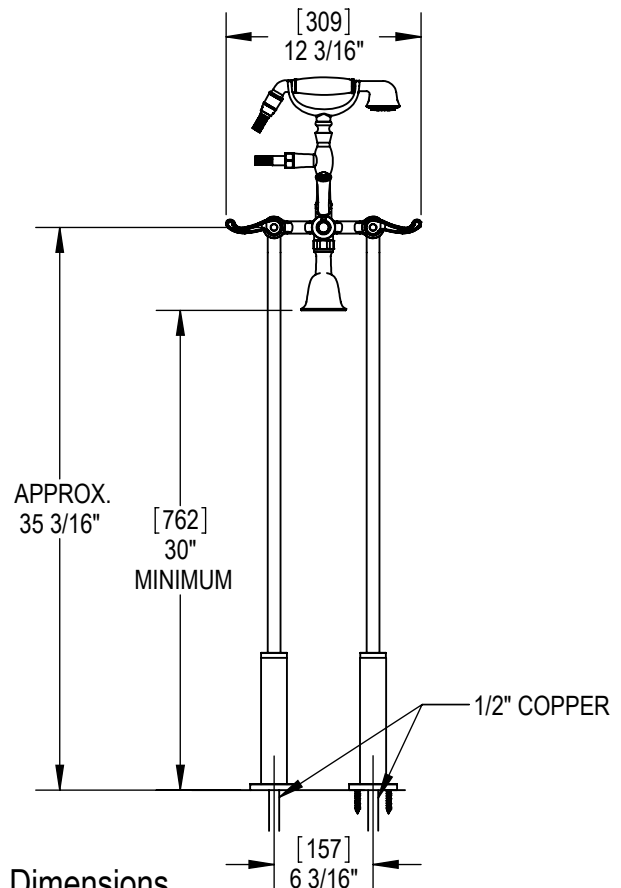

Features

- Brass construction with choice of 21 finishes
- Quarter Turn adjustable, ceramic disc cartridges
- Two Lever handles
- Hand Held Shower with 60" Hose
- Built-in double check valve

Order Matrix

Model	Main/Accent Finish
3FRBETL	AB - Antique Brass
	ABM - Antique Brass Matt
	AC - Antique Copper
	ACM - Antique Copper Matt
	BB - Bright Brass
	CH - Chrome
	GD - Gold
	OB - Oil Rubbed Bronze
	PN - Polished Nickel
	SB - Satin Brass
	SC - Satin Chrome
	SN - Satin Nickel
	TB - Tuscan Brass
	AQ - Aqua
	BD - Bordeaux
	BK - Black
	MB - Matte Black
	MW - Matte White
	NC - Natural Cream
	RD - Red
	WH - White

**ETRUSCAN**  
Floor Mount Tub Filler with Hand Held Shower  
Model: 3FRBETL XX-XX

Critical Dimensions

TEL: 905-851-6781  
FAX: 905-851-8031  
TOLL FREE: 800-461-5901