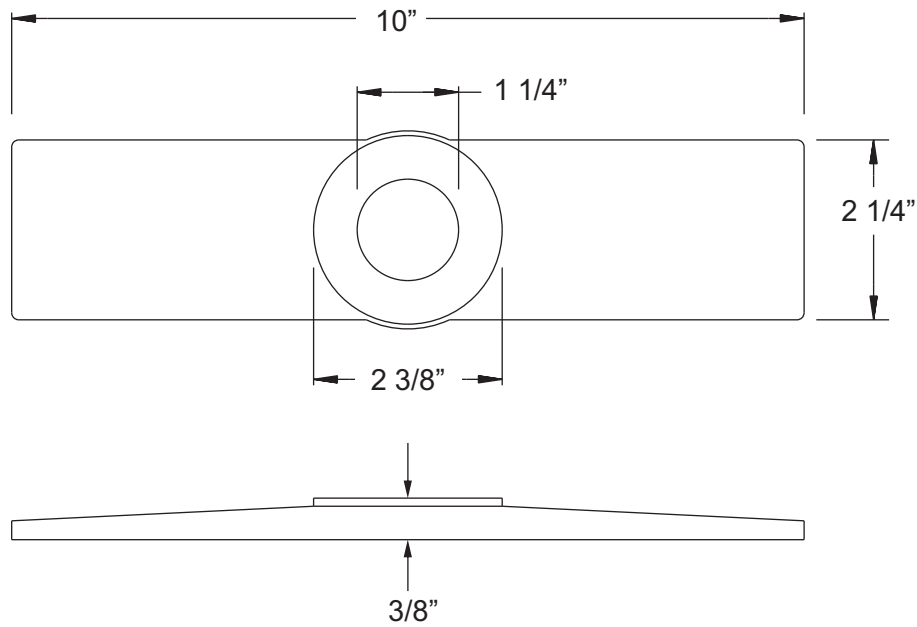

26790 Madison Ave.
 Murrieta, CA 92562
 888-304-0660

www.waterstoneco.com

ITEM NO:

3784

STYLE: **CONTEMPORARY**

INTENDED USE:
 ESCUTCHEON / BASE PLATE

CUSTOMER NAME:

JOB NO:

DIMENSIONS MAY VARY AND ARE SUBJECT TO CHANGE. NO RESPONSIBILITY IS ASSUMED FOR USE OF SUPERCEDED OR VOIDED DATA.

Technical Specifications:

- Made from 3/8" thick solid brass or stainless steel plate.
- O-ring seals included.
- Works with all Waterstone full size kitchen faucets.
- Machine tapered top won't pool water.