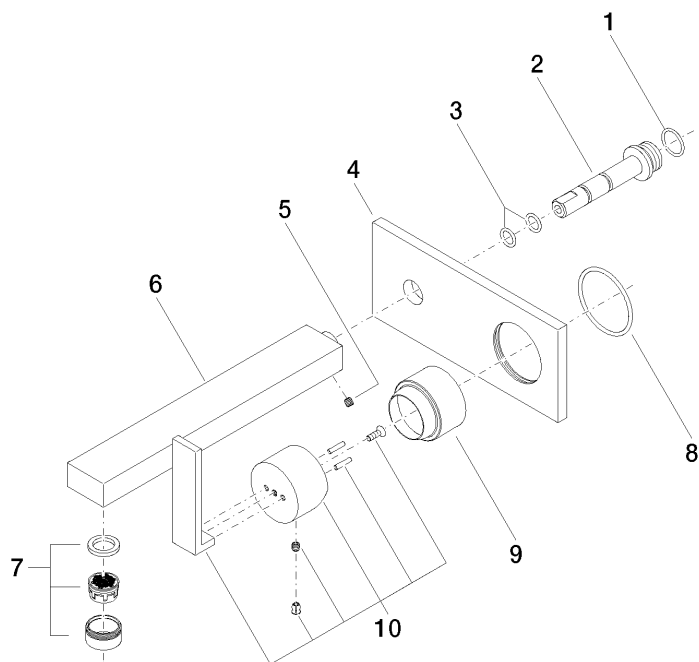

**Product specifications**

**Exposed trim parts only, rough to be ordered separately**

**• 8 5/8" projection**

- Fixed spout
- M 24 x 1 aerator – male thread
- Water flow rate limited to max. 1.5 gpm
- low lead compliant
- Cover plate 7" x 3 1/8"
- Handle with sleeve

Mixer can be positioned, to the right or to the left of spout.

**Surfaces**

- chrome 36820680-00
- matt platinum 36820680-06

**Accessories required**

- Rough, handle on the right, spout on the left ; 35806970
- Rough, handle on the left, spout on the right; 35807970

**Exploded assembly drawing**

Kitchen

**36820680 Single lever mixer with cover plate**

Article number: 36820680

**Order quantity**

<b>No.</b>	<b>Article number</b>	<b>Name</b>	<b>Installation quantity</b>
1	09141005390	seal	1
2	09240413590	nipple	1
3	09141000890	seal	1
4	091101068ff	cover	1
5	09311103090	pin	1
6	09116800010ff	spout	1
7	90230102904ff	aerator	1
8	09141004990	seal	1
9	091102021ff	cover	1
10	90207805000ff	handle	1