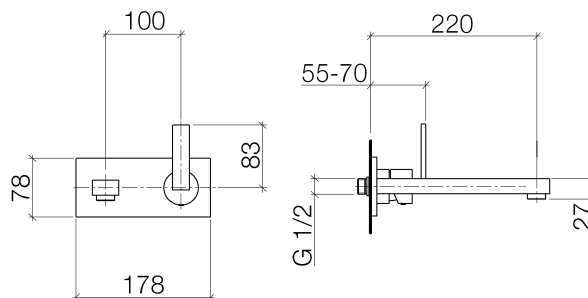

**Product specifications**

**Exposed trim parts only, rough to be ordered separately**

**• 8 5/8" projection**

- Fixed spout
- M 24 x 1 aerator – male thread
- Water flow rate limited to max. 1.5 gpm
- low lead compliant
- Cover plate 7" x 3 1/8"
- Handle with sleeve

Mixer can be positioned, to the right or to the left of spout.

**Surfaces**

- chrome 36820680-00
- matt platinum 36820680-06

**Accessories required**

- Rough, handle on the right, spout on the left ; 35806970
- Rough, handle on the left, spout on the right; 35807970

**Exploded assembly drawing**

Kitchen

**36820680 Single lever mixer with cover plate**

Article number: 36820680

**Order quantity**

<b>No.</b>	<b>Article number</b>	<b>Name</b>	<b>Installation quantity</b>
1	09141005390	seal	1
2	09240413590	nipple	1
3	09141000890	seal	1
4	091101068ff	cover	1
5	09311103090	pin	1
6	09116800010ff	spout	1
7	90230102904ff	aerator	1
8	09141004990	seal	1
9	091102021ff	cover	1
10	90207805000ff	handle	1