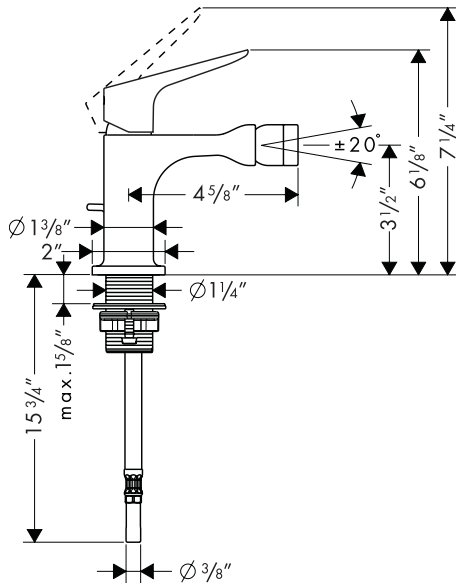

Available Finishes

Chrome

34210001

Brushed Nickel

34210821

The measurements shown are for reference only.

Products and specifications shown are subject to change without notice.

Specification sheet revised 6/2008