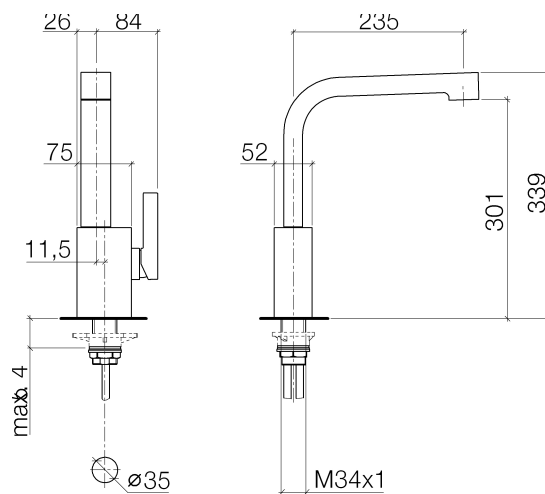

Product specifications

- **9 1/4" projection**
- Swivel spout 360°
- Total height 13 3/8"
- Height to aerator/spout outlet 11 7/8"
- 1 3/8" hole diameter
- M 24 x 1 aerator – male thread
- Ceramic disc cartridge
- 2x M 10 x 1 x 16 1/2" high pressure hose
- Water flow rate limited to max. 1.5 gpm
- low lead compliant

[ADA]

Combination with hand spray set or profi hand spray set not possible

Surfaces

- chrome 33800795-000010
- matt platinum 33800795-060010

Exploded assembly drawing

Order quantity

No.	Article number	Name	Installation quantity
1	90110609703ff	spout	1
2	90230102608ff	aerator	1
3	09303005490	screw	1
4	09150506190	cartridge	1
5	0428101480090	accessories	1
6	092404167ff	nut	1
7	092079040ff	handle	1
8	09311103090	pin	1
9	09312001790	plug	1
10	0430040450090	hose	2
11	0423100440190	fixing set	1