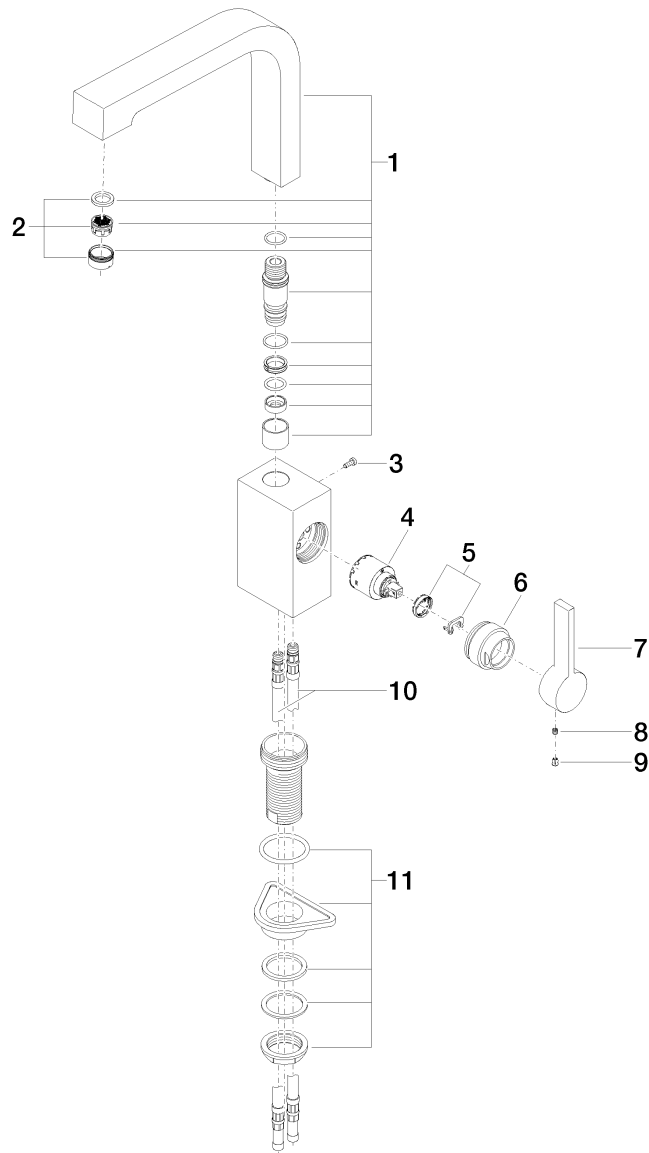

Product specifications

- **9 1/4" projection**
- Swivel spout 360°
- Total height 13 3/8"
- Height to aerator/spout outlet 11 7/8"
- 1 3/8" hole diameter
- M 24 x 1 aerator – male thread
- Ceramic disc cartridge
- 2x M 10 x 1 x 16 1/2" high pressure hose
- Water flow rate limited to max. 1.5 gpm
- low lead compliant

[ADA]

Combination with hand spray set or profi hand spray set not possible

Surfaces

- chrome 33800795-000010
- matt platinum 33800795-060010

Exploded assembly drawing

Order quantity

No.	Article number	Name	Installation quantity
1	90110609703ff	spout	1
2	90230102608ff	aerator	1
3	09303005490	screw	1
4	09150506190	cartridge	1
5	0428101480090	accessories	1
6	092404167ff	nut	1
7	092079040ff	handle	1
8	09311103090	pin	1
9	09312001790	plug	1
10	0430040450090	hose	2
11	0423100440190	fixing set	1