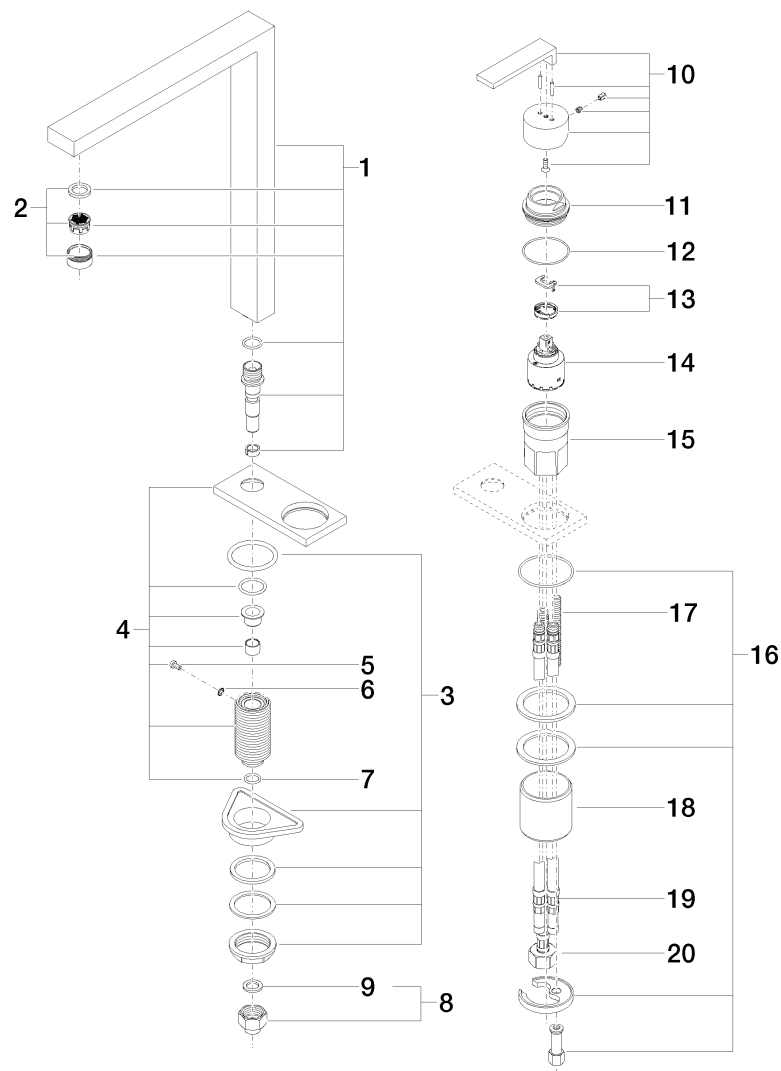

Product specifications

- **9 1/4" projection**
 - Swivel spout 360°
 - Total height 13 5/8"
 - Height to aerator/spout outlet 12 1/2"
 - Single-lever-mixer hole diameter 1 3/4"
 - Spout hole diameter 1 3/8"
 - Holes center to center 2 7/8"
 - M 24 x 1 aerator – male thread
 - Ceramic disc cartridge
 - M 10 x 1/2 flex line
 - 2x M 10 x 1 x 16 1/2" high pressure hose
 - Cover plate 5" x 2 1/8"
 - Water flow rate limited to max. 1.5 gpm
 - low lead compliant
- [ADA]

Kitchen

32843680 Two-hole mixer with cover plate

Article number: 32843680

Surfaces

- chrome 32843680-000010
- matt platinum 32843680-060010

Exploded assembly drawing

Order quantity

No.	Article number	Name	Installation quantity
1	90110618808ff	spout	1
2	90230102904ff	aerator	1
3	0423100440190	fixing set	1
4	90277802400ff	rosette	1
5	09303005790	screw	1
6	09301102890	disc	1
7	09141007790	seal	1
8	0424041661090	nipple	1
9	09142000290	seal	1
10	90207804000ff	handle	1
11	092404142ff	nut	1
12	09141003790	seal	1
13	0428101480090	accessories	1
14	09150506190	cartridge	1
15	0930011001090	sleeve	1
16	0430110380290	fixing set	1
17	09311101190	pin	1
18	09184007990	sleeve	1
19	0430040450090	hose	2
20	0430040190090	hose	1