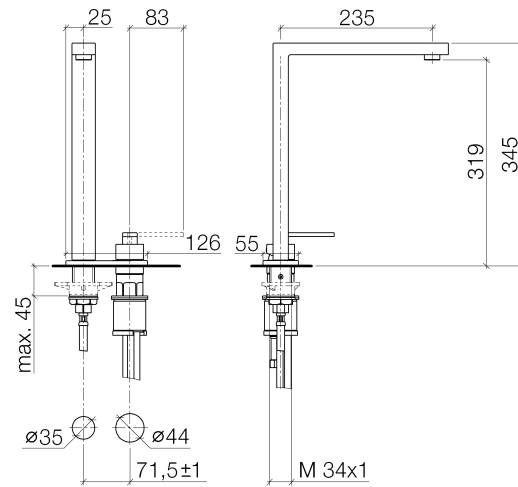

Product specifications

- **9 1/4" projection**
 - Swivel spout 360°
 - Total height 13 5/8"
 - Height to aerator/spout outlet 12 1/2"
 - Single-lever-mixer hole diameter 1 3/4"
 - Spout hole diameter 1 3/8"
 - Holes center to center 2 7/8"
 - M 24 x 1 aerator – male thread
 - Ceramic disc cartridge
 - M 10 x 1/2 flex line
 - 2x M 10 x 1 x 16 1/2" high pressure hose
 - Cover plate 5" x 2 1/8"
 - Water flow rate limited to max. 1.5 gpm
 - low lead compliant
- [ADA]

Kitchen

32843680 Two-hole mixer with cover plate

Article number: 32843680

Surfaces

- chrome 32843680-000010
- matt platinum 32843680-060010

Exploded assembly drawing

Order quantity

No.	Article number	Name	Installation quantity
1	90110618808ff	spout	1
2	90230102904ff	aerator	1
3	0423100440190	fixing set	1
4	90277802400ff	rosette	1
5	09303005790	screw	1
6	09301102890	disc	1
7	09141007790	seal	1
8	0424041661090	nipple	1
9	09142000290	seal	1
10	90207804000ff	handle	1
11	092404142ff	nut	1
12	09141003790	seal	1
13	0428101480090	accessories	1
14	09150506190	cartridge	1
15	0930011001090	sleeve	1
16	0430110380290	fixing set	1
17	09311101190	pin	1
18	09184007990	sleeve	1
19	0430040450090	hose	2
20	0430040190090	hose	1