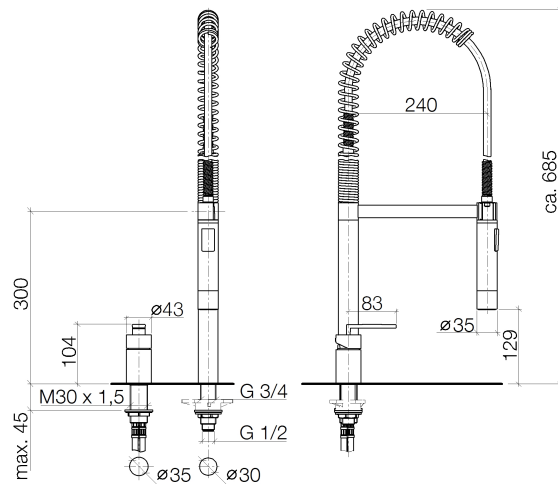

Product specifications

- **9 1/2" projection**
 - Pivotal 360°
 - Height to aerator/spout outlet 4 5/8"
 - 26 5/8" approximate height of Profi spray
 - Profi spray hole diameter 1 1/8"
 - Single-lever-mixer hole diameter 1 3/8"
 - Ceramic disc cartridge
 - Handspray arm can be pivoted and locked into place
 - Descaling system
 - Water flow rate limited to max. 1.5 gpm
 - low lead compliant
- Internal backflow preventer.

[ADA]

Surfaces

- chrome 32835680-000010
- matt platinum 32835680-060010

Exploded assembly drawing

Order quantity

No.	Article number	Name	Installation quantity
1	90207804000ff	handle	1
2	092404141ff	nut	1
3	0428101480090	accessories	1
4	09150506190	cartridge	1
5	09141007490	seal	1
6	0423100324690	fixing set	1
7	0430040450090	hose	2
8	0430040190090	hose	1
9	0423100040390	fixing set	1
10	09184009090	sleeve	1
11	09141012090	seal	1
12	09111007110ff	connection	1
13	09281012290	ring	1
14	09141010090	seal	1
15	09141502490	ring	2
16	09141007790	seal	1
17	09300106710ff	adaptor	1
18	09230104090	back-flow preventer	1
19	09230108090	back-flow preventer	1
20	093002065ff	hose	1
21	09160203590	spring	1
22	04172002900ff	holder	1
23	09184011890	sleeve	1
24	04121109210ff	shower	1