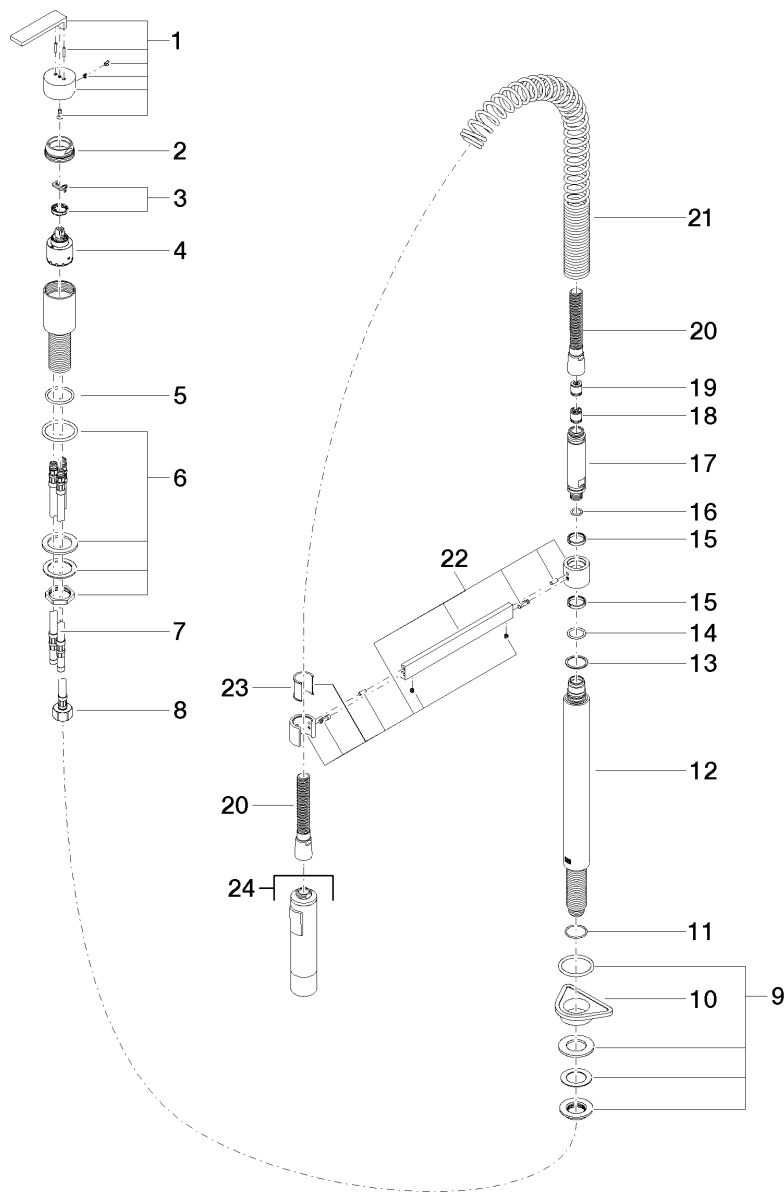

Product specifications

- **9 1/2" projection**
 - Pivotal 360°
 - Height to aerator/spout outlet 4 5/8"
 - 26 5/8" approximate height of Profi spray
 - Profi spray hole diameter 1 1/8"
 - Single-lever-mixer hole diameter 1 3/8"
 - Ceramic disc cartridge
 - Handspray arm can be pivoted and locked into place
 - Descaling system
 - Water flow rate limited to max. 1.5 gpm
 - low lead compliant
- Internal backflow preventer.

[ADA]

Surfaces

- chrome 32835680-000010
- matt platinum 32835680-060010

Exploded assembly drawing

Order quantity

No.	Article number	Name	Installation quantity
1	90207804000ff	handle	1
2	092404141ff	nut	1
3	0428101480090	accessories	1
4	09150506190	cartridge	1
5	09141007490	seal	1
6	0423100324690	fixing set	1
7	0430040450090	hose	2
8	0430040190090	hose	1
9	0423100040390	fixing set	1
10	09184009090	sleeve	1
11	09141012090	seal	1
12	09111007110ff	connection	1
13	09281012290	ring	1
14	09141010090	seal	1
15	09141502490	ring	2
16	09141007790	seal	1
17	09300106710ff	adaptor	1
18	09230104090	back-flow preventer	1
19	09230108090	back-flow preventer	1
20	093002065ff	hose	1
21	09160203590	spring	1
22	04172002900ff	holder	1
23	09184011890	sleeve	1
24	04121109210ff	shower	1