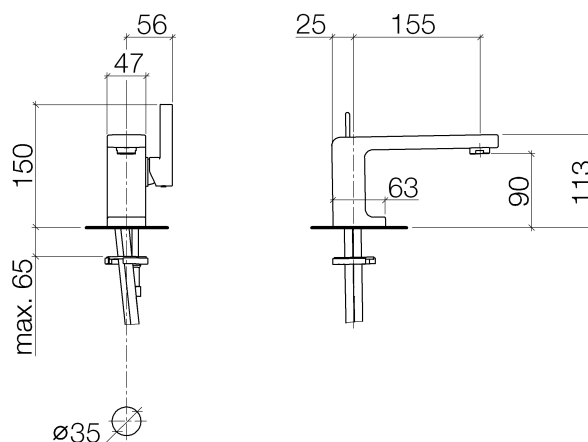

### Product specifications

- Without drain
- low lead compliant

### Surfaces

- chrome 33521710-000010
- matt platinum 33521710-060010

**Exploded assembly drawing**

**Order quantity**

<b>No.</b>	<b>Article number</b>	<b>Name</b>	<b>Installation quantity</b>
1	09197102210ff	casing	1
2	09311111190	pin	1
3	0918400951090	sleeve	1
4	09141013790	seal	1
5	90150504100ff	cartridge	1
6	092071040ff	handle	1
7	09311103090	pin	1
8	09312001790	plug	1
9	90230111803ff	aerator	1
10	0430040180090	hose	2
11	0430110387590	fixing set	1
12	09311101290	pin	1
13	04240422200ff	adaptor	2
14	04233003101-07	threaded connector	2
15	09240422210ff	adaptor	2