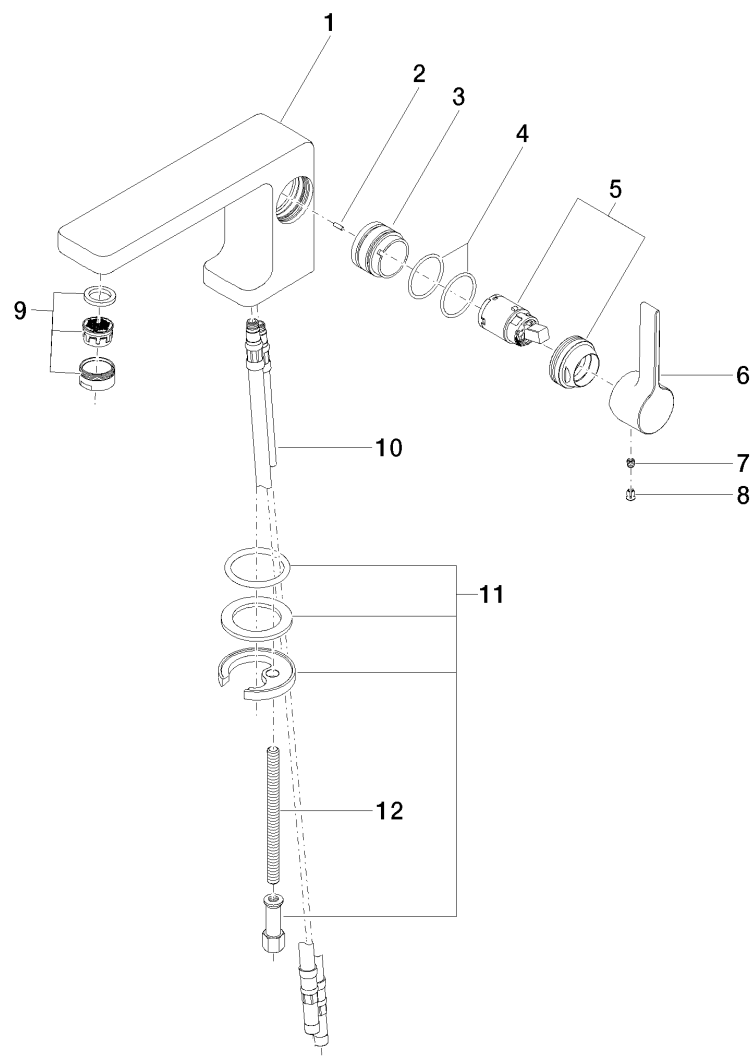

### Product specifications

- Without drain
- low lead compliant

### Surfaces

- chrome 33521710-000010
- matt platinum 33521710-060010

**Exploded assembly drawing**

**Order quantity**

<b>No.</b>	<b>Article number</b>	<b>Name</b>	<b>Installation quantity</b>
1	09197102210ff	casing	1
2	09311111190	pin	1
3	0918400951090	sleeve	1
4	09141013790	seal	1
5	90150504100ff	cartridge	1
6	092071040ff	handle	1
7	09311103090	pin	1
8	09312001790	plug	1
9	90230111803ff	aerator	1
10	0430040180090	hose	2
11	0430110387590	fixing set	1
12	09311101290	pin	1
13	04240422200ff	adaptor	2
14	04233003101-07	threaded connector	2
15	09240422210ff	adaptor	2