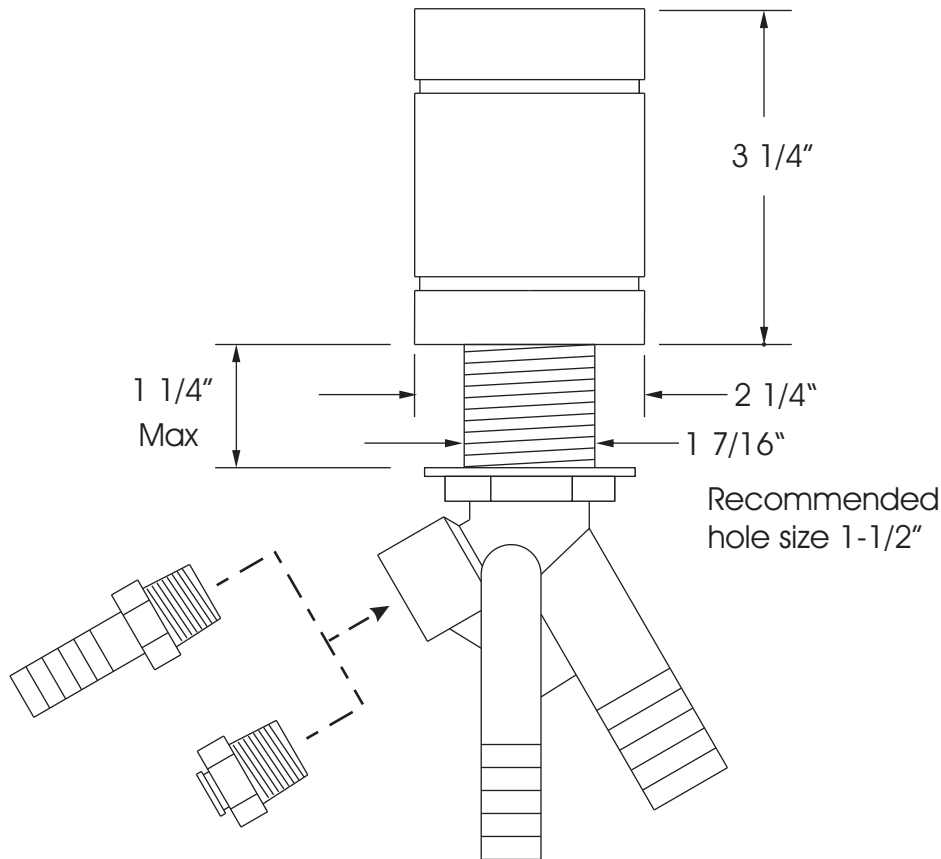

DIMENSIONS MAY VARY AND ARE SUBJECT TO CHANGE. NO RESPONSIBILITY IS ASSUMED FOR USE OF SUPERCEDED OR VOIDED DATA.

Technical Specifications:

- Cover made from solid brass or stainless steel.
- Dual or single port dishwasher airgap.
- Adapters for RO port or 2nd dishwasher included.