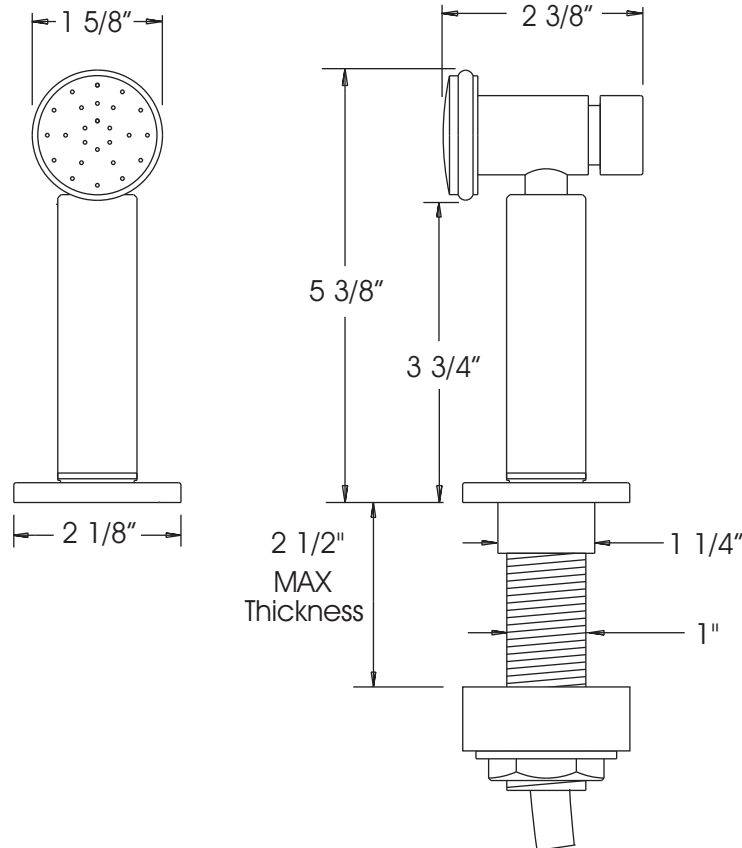

26790 Madison Ave.
Murrieta, CA 92562
888-304-0660

www.waterstoneco.com

ITEM NO:

3025

STYLE: CONTEMPORARY

INTENDED USE: SIDE SPRAY

CUSTOMER NAME:

JOB NO:

DIMENSIONS MAY VARY AND ARE SUBJECT TO CHANGE. NO RESPONSIBILITY IS ASSUMED FOR USE OF SUPERCEDED OR VOIDED DATA.

Technical Specifications:

- Solid brass or Stainless Steel construction.
- Works with all Waterstone faucets equipped with a side spray port.
- Includes mounting base
- Teflon bump guard.
- 4ft nylon reinforced connection hose.
- Insulated handle.