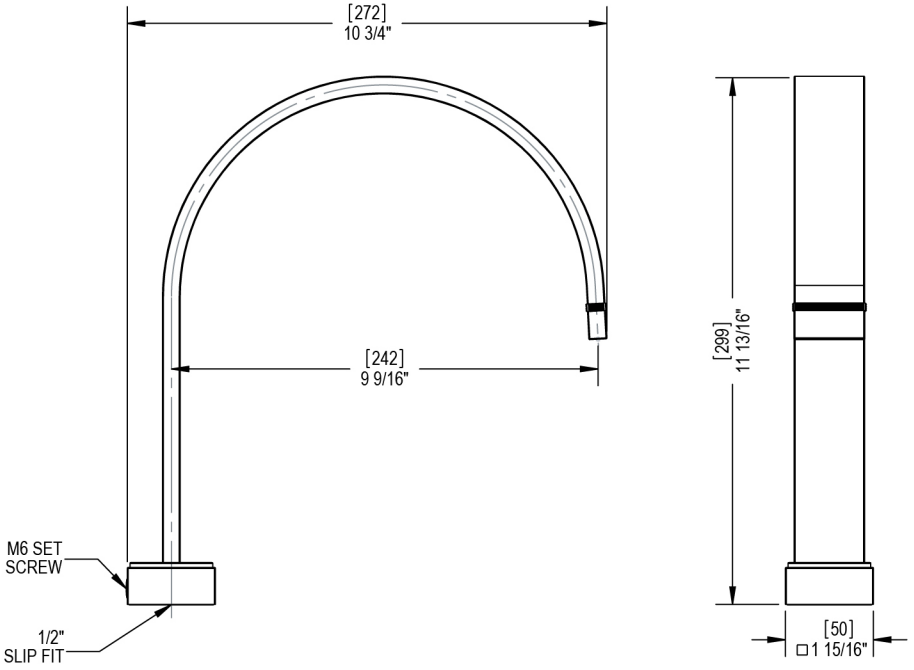

FEATURES:

- Brass construction with choice of 21 finishes
- Full Flow

CONTACT US:

If you need assistance with installation, replacement parts or have any questions regarding your Rubinet product, please call a Customer Service representative at: 905-851-6781 toll free 1-800-461-5901 or visit www.rubinet.com