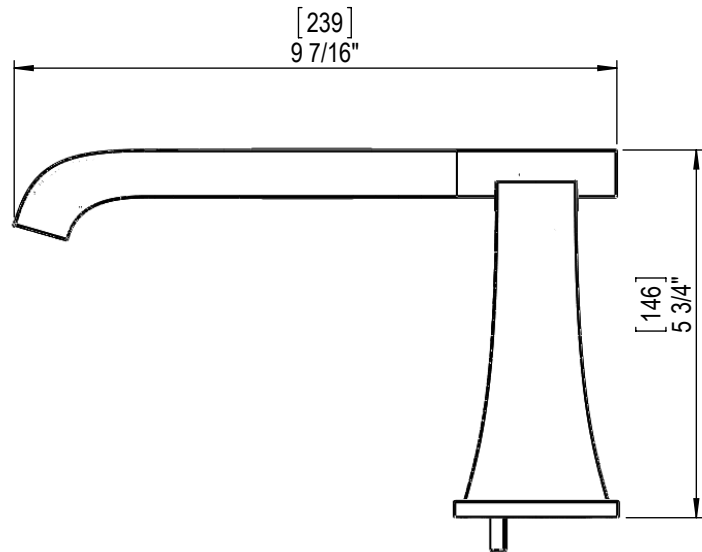

Features

- Brass construction with choice of 21 finishes
- Full Flow

Matthew Quinn
Deck Mount Tub Spout
Model: 9Y0MQSR1A-XX-XX

Critical Dimensions