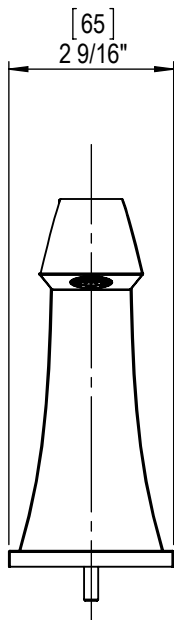

Features

- Brass construction with choice of 21 finishes
- Full Flow

Matthew Quinn
Deck Mount Tub Spout
Model: 9Y0MQSR1A-XX-XX

Critical Dimensions