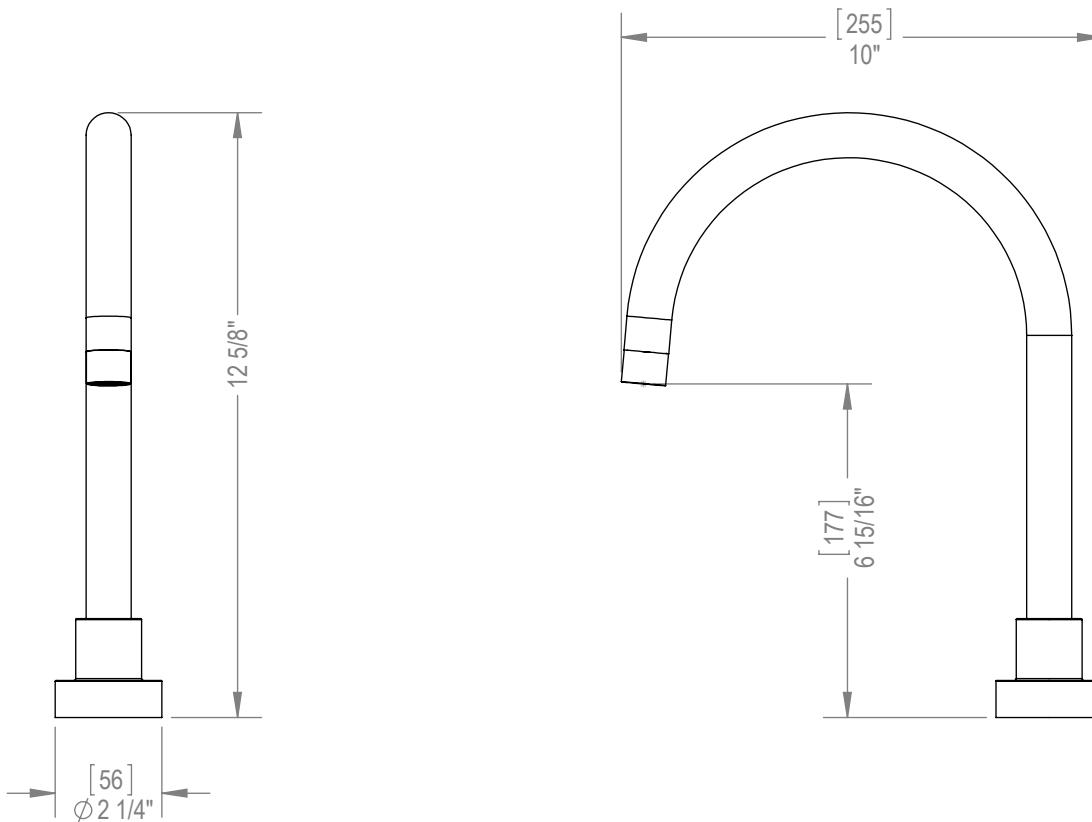

Features

- Brass construction with choice of 21 finishes
- Full Flow

LASALLE
Deck Mount Tub Spout
Model: 9Y0LASR2A XX-XX

Critical Dimensions