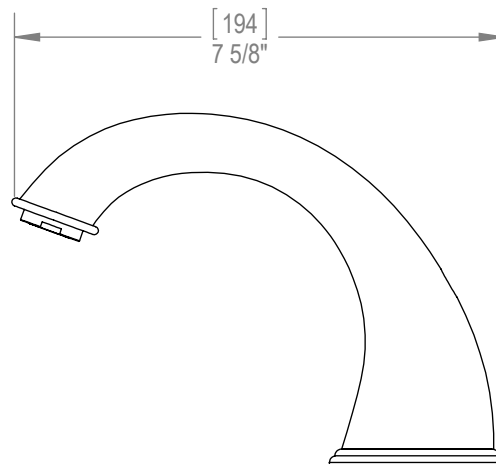

Features

- Brass construction with choice of 21 finishes
- Full Flow

JASMIN
Deck Mount Tub Spout
Model: 9Y0JSSR3A XX-XX

Critical Dimensions