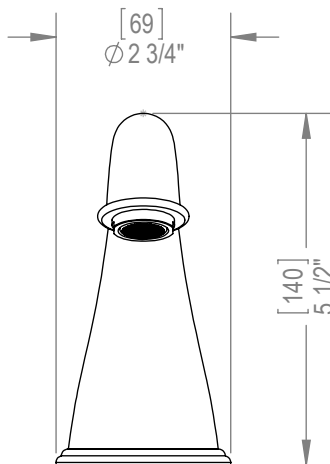

Features

- Brass construction with choice of 21 finishes
- Full Flow

JASMIN
Deck Mount Tub Spout
Model: 9Y0JSSR3A XX-XX

Critical Dimensions