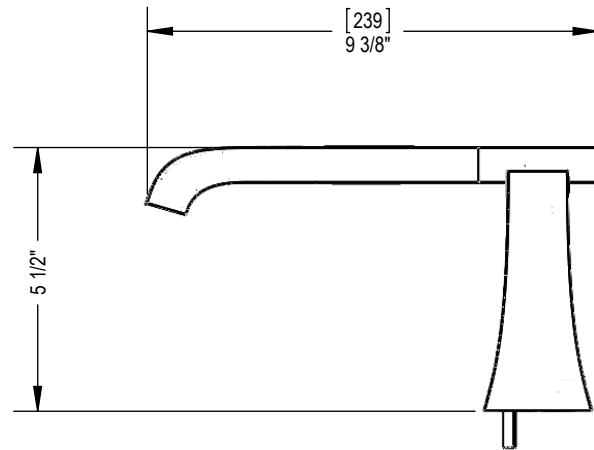

Features

- Brass construction with choice of 21 finishes
- Full Flow

ICE
Deck Mount Tub Filler
Model : 9Y0ICSR2A XX-XX

Critical Dimensions