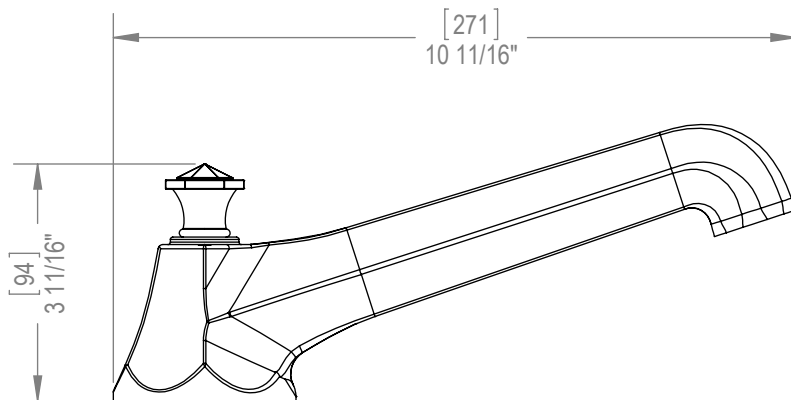

Features

- Brass construction with choice of 21 finishes
- Full Flow

HEXIS

Deck Mount Tub Spout
Model: 9Y0HXSR2A XX-XX

Critical Dimensions