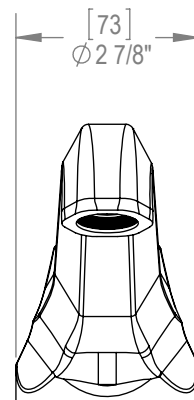

Features

- Brass construction with choice of 21 finishes
- Full Flow

HEXIS

Deck Mount Tub Spout
Model: 9Y0HXSR2A XX-XX

Critical Dimensions