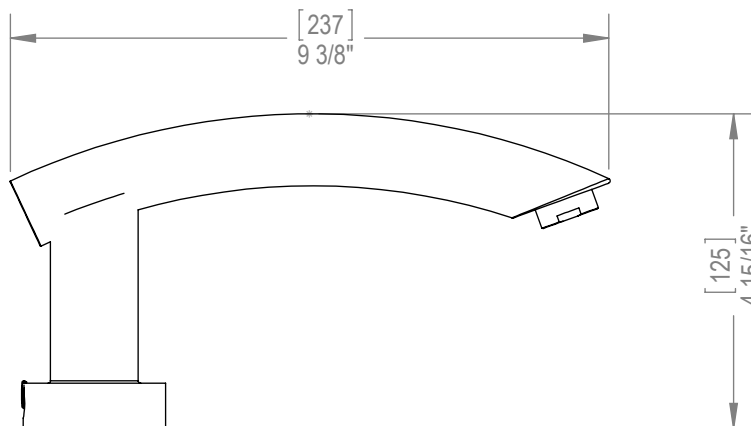

Features

- Brass construction with choice of 21 finishes
- Full Flow

**H2O**

Deck Mount Tub Spout  
Model: 9Y0HOSR2A XX-XX

Critical Dimensions