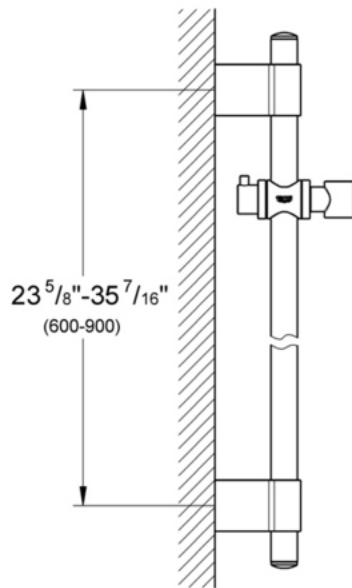

## 28 819 36" Shower Bar

### Description

Adjustable height  
Variable fixing point mounting brackets for easy retrofit  
Multiple-function mounting brackets also serve as a hose guide

Optional Universal Accessory Tray available (28 549).

### Flow Rate

NA