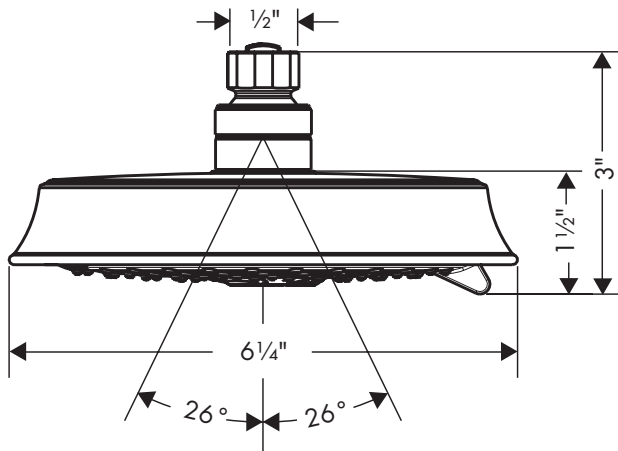

Available Finishes

Chrome	28471001
Oil Rub Bronze	28471621
Brushed Nickel	28471821
Polished Nickel	28471831
Rubbed Bronze	28471921
Polished Brass	28471931