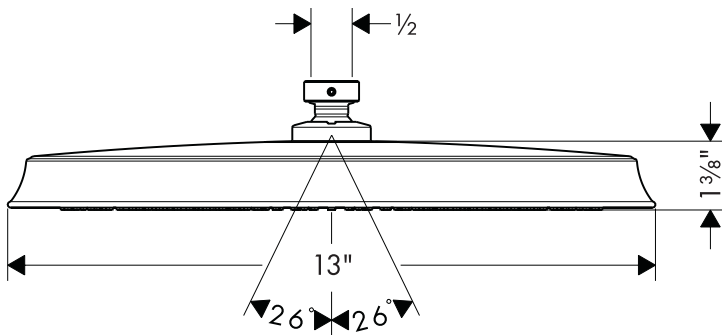

Available Finishes

Chrome	28428001
Oil Rub Bronze	28428621
Brushed Nickel	28428821
Polished Nickel	28428831
Rubbed Bronze	28428921