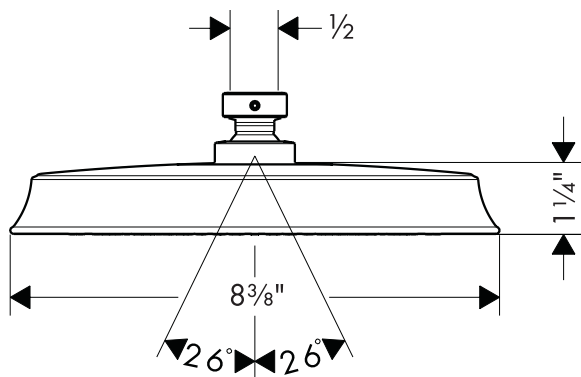

AIR
POWER

QUICLEAN

Product Features

- Oversized spray face
- Solid brass
- AIR injection technology
- 1/2" female inlet
- 107 no-clog spray channels
- 2.5 gpm

Available Finishes

Chrome	28421001
Oil Rub Bronze	28421621
Brushed Nickel	28421821
Polished Nickel	28421831
Rubbed Bronze	28421921

The measurements shown are for reference only.

Products and specifications shown are subject to change without notice.

Specification sheet revised 5/2009