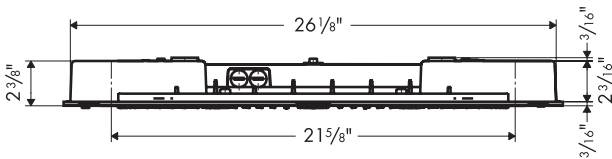

AIR
POWER

QUICLEAN

Product Features

- 26" x 18" Spray face
- Ceiling flush mount
- Quiclean™ cleaning system
- 358 no-clog spray channels
- Three spray modes: Rain AIR XXL, Rain AIR, Whirl AIR
- 2.5 gpm per spray mode

Code Compliance

This unit meets or exceeds the following:

- ASME A112.18.1
- CSA B125.1
- Listed by IAPMO

Available Finishes

Chrome

28417001

Required Accessories

Raindance Imperial basic set

28414181

EcoStat/EcoMax rough

15374181

Volume control rough

13975181

Quattro diverter rough

13932181

Trim kits for all three roughs – many Axor styles available

The measurements shown are for reference only.

Products and specifications shown are subject to change without notice.

Specification sheet revised 5/2009