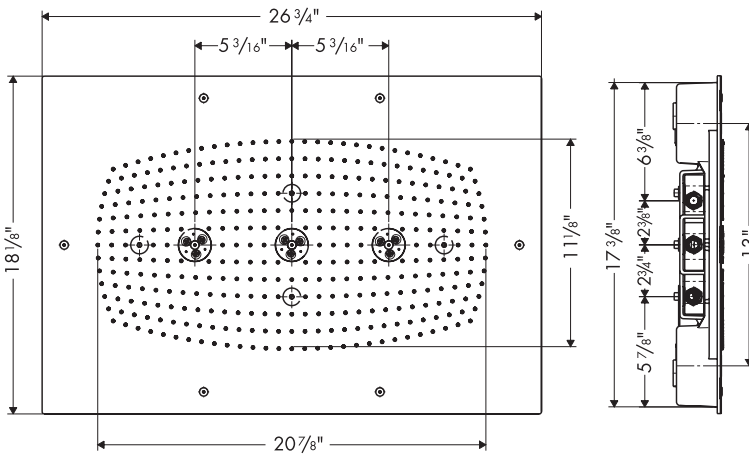

AIR
POWER

QUICLEAN

Product Features

- 26" x 18" Spray face
- Ceiling flush mount
- Quiclean™ cleaning system
- 358 no-clog spray channels
- Three spray modes: Rain AIR XXL, Rain AIR, Whirl AIR
- 2.5 gpm per spray mode

Code Compliance

This unit meets or exceeds the following:

- ASME A112.18.1
- CSA B125.1
- Listed by IAPMO

Available Finishes

Chrome

28417001

Required Accessories

Raindance Imperial basic set

28414181

EcoStat/EcoMax rough

15374181

Volume control rough

13975181

Quattro diverter rough

13932181

Trim kits for all three roughs – many Axor styles available

The measurements shown are for reference only.

Products and specifications shown are subject to change without notice.

Specification sheet revised 5/2009