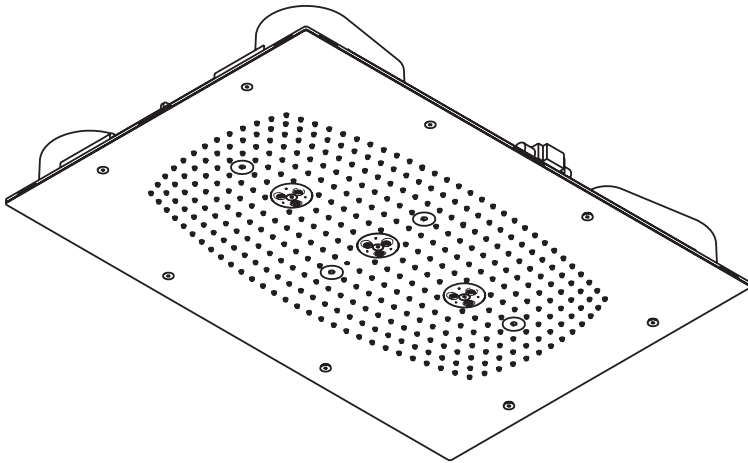

AIR
POWER

QUICLEAN

Product Features

- 26" x 18" Spray face
- Ceiling flush mount
- Quiclean™ cleaning system
- 358 no-clog spray channels
- Three spray modes: Rain AIR XXL, Rain AIR, Whirl AIR
- 2.5 gpm per spray mode

Code Compliance

This unit meets or exceeds the following:

- ASME A112.18.1
- CSA B125.1
- Listed by IAPMO

Available Finishes

Chrome

28417001

Required Accessories

Raindance Imperial basic set

28414181

EcoStat/EcoMax rough

15374181

Volume control rough

13975181

Quattro diverter rough

13932181

Trim kits for all three roughs – many Axor styles available