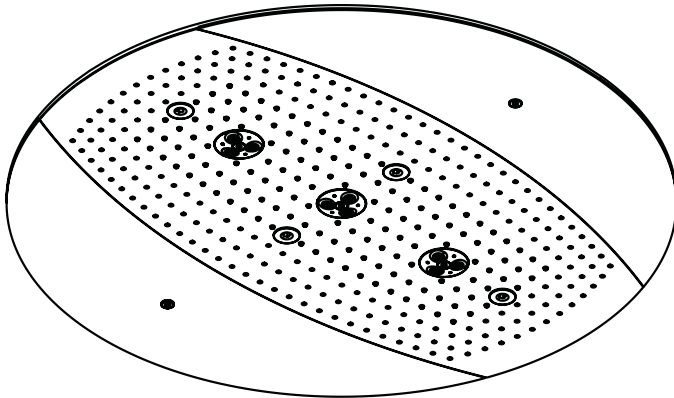

Raindance Imperial 600 AIR Showerhead

28403001

Product Features

- 24" Spray face
- Ceiling flush mount
- Rubii™ cleaning system
- 358 no-clog spray channels
- Three spray modes: 12" rain, dual rain, triple massage
- 2.5 gpm per spray mode

Code Compliance

This unit meets or exceeds the following:

- ASME A112.18.1
- CSA B125.1
- Listed by IAPMO
- Approved for use in Massachusetts

Available Finishes

Chrome

28403001

Required Accessories

Raindance Imperial basic set	28412181
EcoStat/EcoMax rough	15374181
Volume control rough	13975181
Quattro diverter rough	13932181
Trim kits for all three roughs – many Axor styles available	

The measurements shown are for reference only.

Products and specifications shown are subject to change without notice.

Specification sheet revised 1/2008

hangrohe