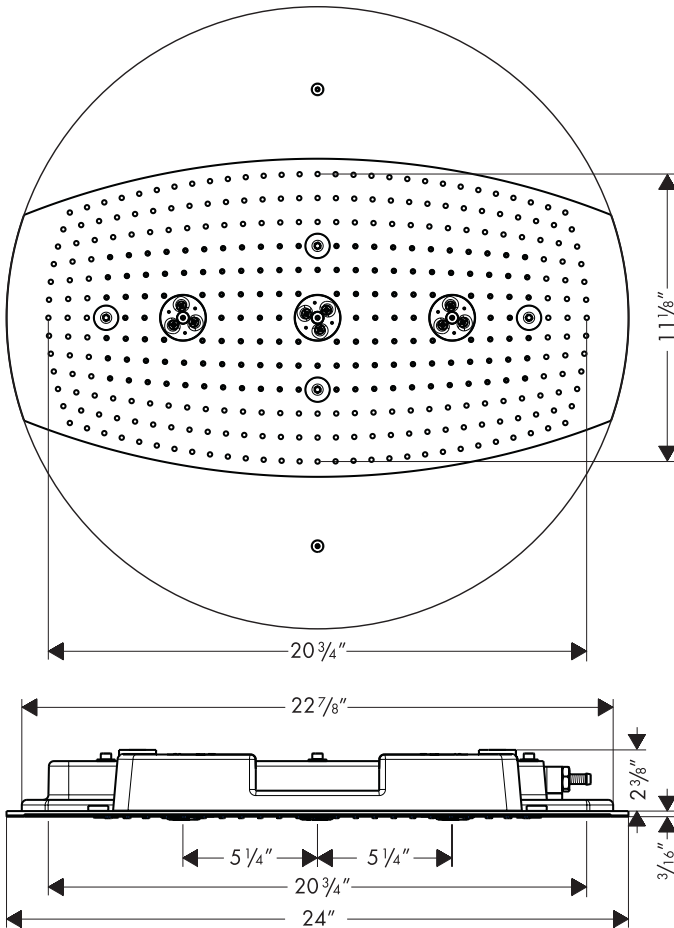

Raindance Imperial 600 AIR Showerhead

28403001

Product Features

- 24" Spray face
- Ceiling flush mount
- Rubii™ cleaning system
- 358 no-clog spray channels
- Three spray modes: 12" rain, dual rain, triple massage
- 2.5 gpm per spray mode

Code Compliance

This unit meets or exceeds the following:

- ASME A112.18.1
- CSA B125.1
- Listed by IAPMO
- Approved for use in Massachusetts

Available Finishes

Chrome

28403001

Required Accessories

Raindance Imperial basic set	28412181
EcoStat/EcoMax rough	15374181
Volume control rough	13975181
Quattro diverter rough	13932181
Trim kits for all three roughs – many Axor styles available	

The measurements shown are for reference only.

Products and specifications shown are subject to change without notice.

Specification sheet revised 1/2008

hangrohe