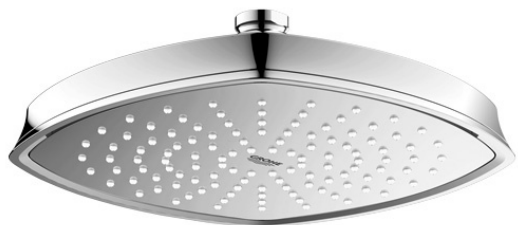

27 976 Shower Head

Features

- 1/2" Female Threads
- GROHE DreamSpray Technology
- SpeedClean Anti-Lime System
- Overhead Application Only
- For use with the 27 984 grandera ceiling shower arm

Flow Rate

2.5 gpm

Code Compliance

ASME/ANSI A112.18.1M
CSA Standard B125.1-05

Available Finishes

000 Starlight® Chrome
EN0 Infinity Brushed Nickel