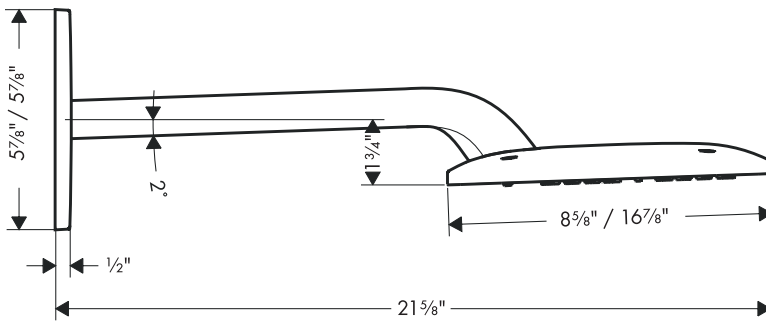

The measurements shown are for reference only.

Products and specifications shown are subject to change without notice.

Specification sheet revised 9/2010

hansgrohe