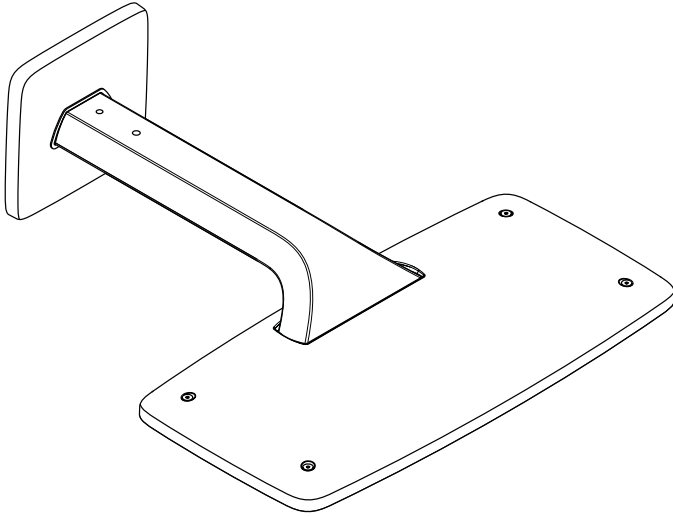

# Raindance E 420 AIR 1-Jet Showerhead with Showerarm

27372XX1

AIR  
POWER

QUICK  
CLEAN

## Product Features

- Extra wide spray face
- Solid brass
- AIR injection technology
- Rain AIR spray mode
- 206 no clog spray channels
- Weight: 18 lbs
- 2.5 GPM