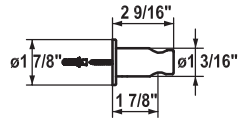

# KWC Hand shower holders

| Item No.              | Finish                     |
|-----------------------|----------------------------|
| <b>26.000.621.000</b> | chrome                     |
| <b>26.000.621.127</b> | splendure™ stainless steel |