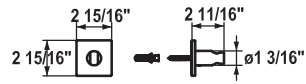

KWC Hand shower holders

Item No.	Finish
26.000.620.000	chrome
26.000.620.127	splendure™ stainless steel

Hand shower holders

Hand shower holder

- non-adjustable
- Suitable for:
 - all hand showers
 - KWC AVA