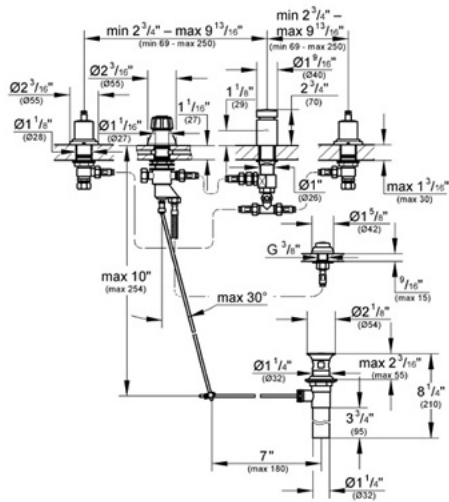

24 016 Bidet, wiseset

Description

Vertical spray and rim flush
 Vacuum breaker
 Combination transfer valve/pop-up lift rod
 GROHE SilkMove® ceramic cartridges

Sold less handles. Shown with both Trio spoke handles (18 026) and lever handles (18 027).

Notes:

To be installed in accordance with local plumbing codes.

Check installation compatibility with bidet fixture.

Flow Rate

NA

Code Compliance

ASME/ANSI A112.18.1M
 ADA Compliant

Finish Options