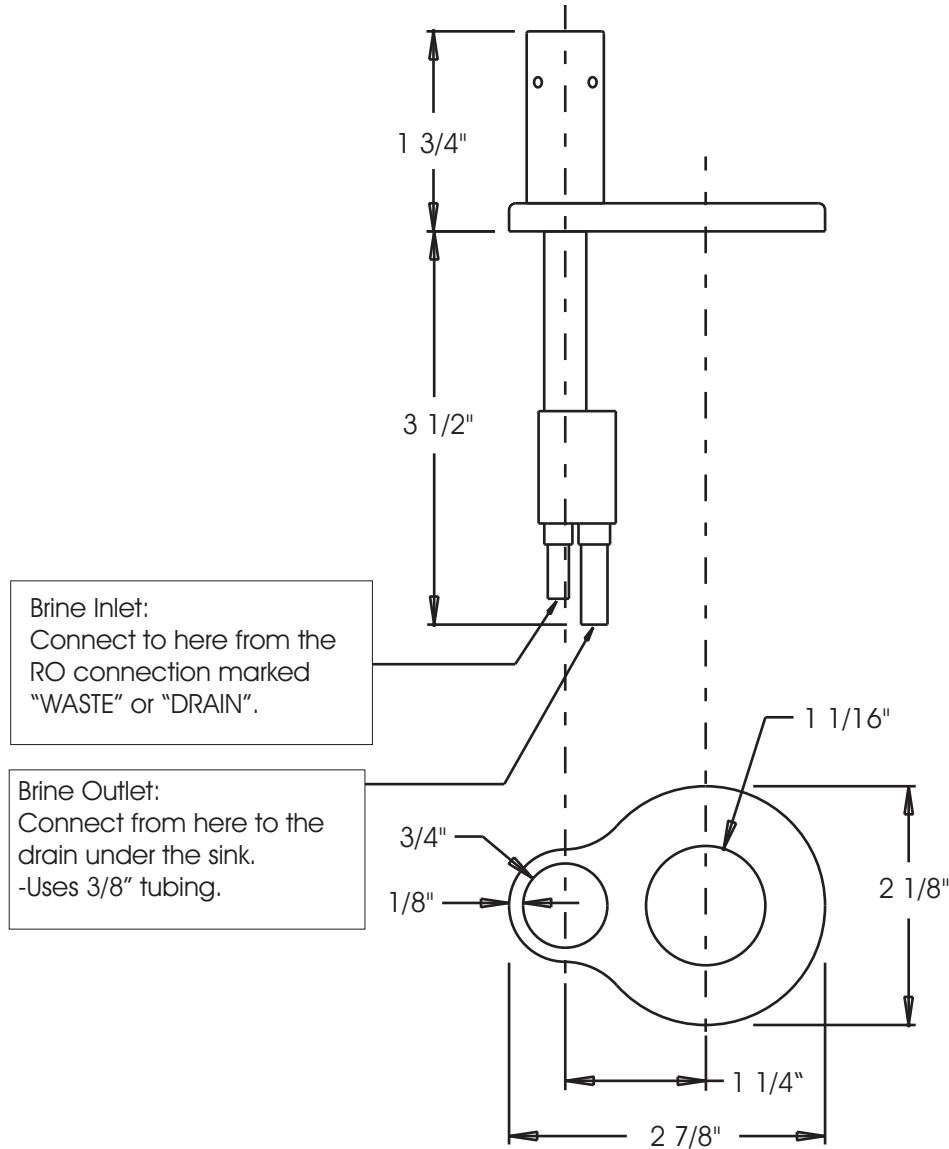

26790 Madison Ave.
 Murrieta, CA 92562
 888-304-0660

www.waterstoneco.com

ITEM NO:

2200

STYLE: **CONTEMPORARY**

INTENDED USE: RO AIRGAP

CUSTOMER NAME:

JOB NO:

DIMENSIONS MAY VARY AND ARE SUBJECT TO CHANGE. NO RESPONSIBILITY IS ASSUMED FOR USE OF SUPERCEDED OR VOIDED DATA.

Technical Specifications:

- Designed for use with Waterstone filtration faucets.
- Solid Brass or Stainless Steel construction.