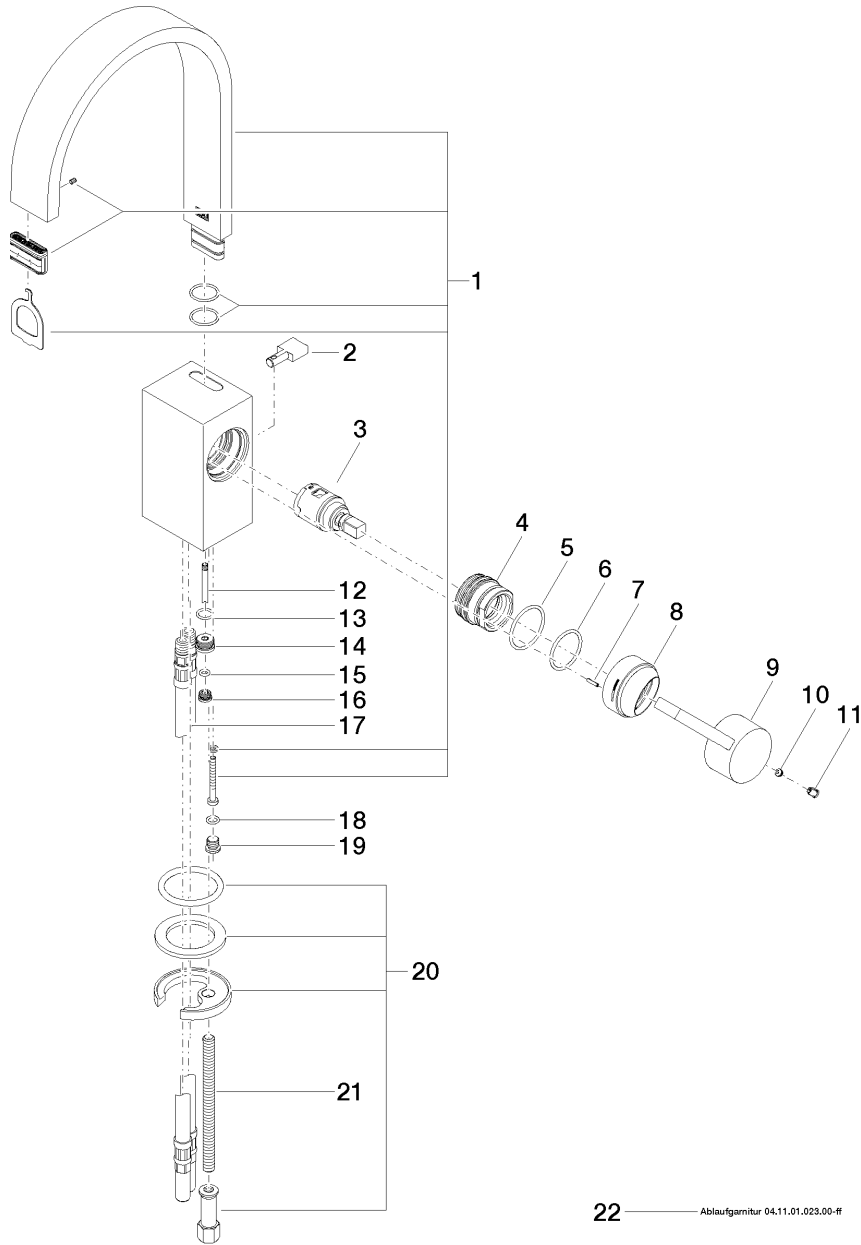

Exploded assembly drawing

Order quantity

No.	Article number	Name	Installation quantity
1	90282215301ff	spout	1
2	092078032ff	handle	1
3	9015050420090	cartridge	1
4	09240428890	nut	1
5	09141013790	seal	1
6	09141006390	seal	1
7	09311115290	pin	1
8	092830028ff	cover	1
9	092078057ff	handle	1
10	09311106390	pin	1
11	09312001790	plug	1
12	093109080ff	pull-rod	1
13	09141004290	seal	1
14	092404289ff	nipple	1
15	09141016690	seal	1
16	09240429090	nipple	1
17	0430040450090	hose	2
18	09141013290	seal	1
19	09312002710ff	plug	1
20	0430110387590	fixing set	1
21	09311101290	pin	1
22	04110102300ff	pop-up waste	1