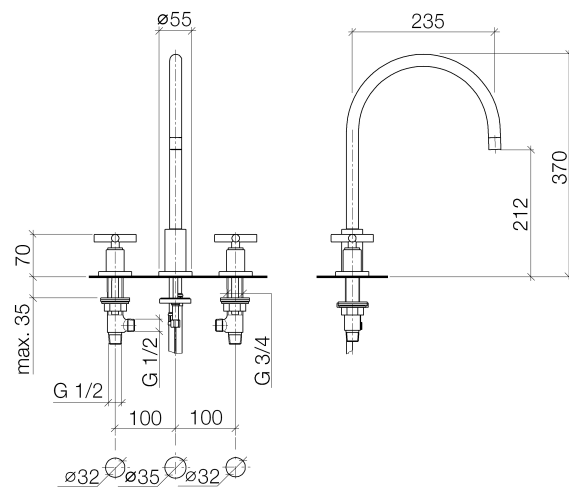

Kitchen

20815892 Three-hole mixer

Article number: 20815892

Product specifications

• 9 1/4" projection

- Swivel spout 360°
- Height to aerator/spout outlet 8 1/4"
- Total height 14 5/8"
- Spout hole diameter 1 3/8"
- Valve hole diameter 1 1/4"
- M 18 x 1 aerator – female thread
- 1/2" deck valves with ceramic disc cartridges
- 2x M 10 x 1 x 16 1/2" high pressure hose
- Compression connectors
- Water flow rate limited to max. 1.5 gpm
- low lead compliant

Surfaces

- | | |
|-----------------|-----------------|
| • chrome | 20815892-000010 |
| • matt platinum | 20815892-060010 |
| • platinum | 20815892-080010 |
| • cyprum | 20815892-490010 |

Exploded assembly drawing

Order quantity

No.	Article number	Name	Installation quantity
1	90282222602ff	spout	1
2	90230102800ff	aerator	1
3	09303005790	screw	1
4	09111008810ff	connection	1
5	092810140ff	ring	1
6	0430040640090	hose	2
8	09140504790	seal	1
9	09311101190	pin	1
9	0430110380090	fixing set	1
10	04208901000ff	handle	2
11	092089010ff	handle	2
12	90121200700ff	base	2
13	09301102990	disc	2
14	09303007590	screw	2
15	092102140ff	sleeve	2
16	092789105ff	rosette	2
17	09141004390	seal	2
18	9017110405190	side panel	2
19	04233004000ff	threaded connector	2
20	1250197090	hose	2
21	0431200461092	set	1