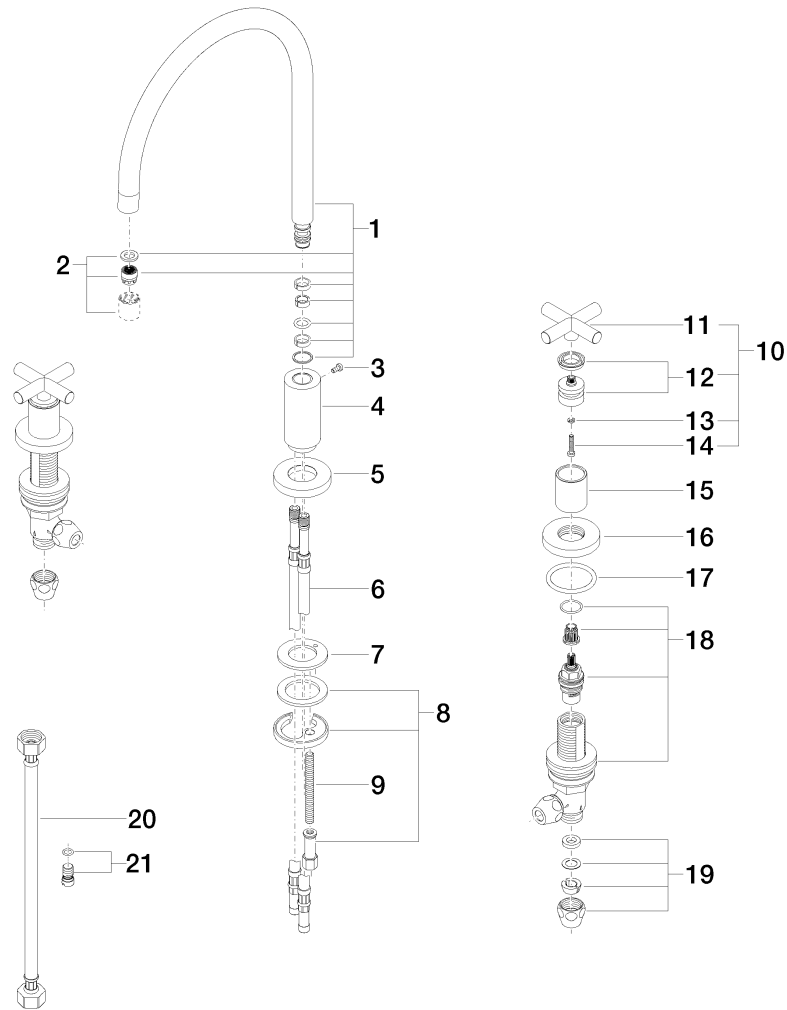

Kitchen

20815892 Three-hole mixer

Article number: 20815892

Product specifications

• 9 1/4" projection

- Swivel spout 360°
- Height to aerator/spout outlet 8 1/4"
- Total height 14 5/8"
- Spout hole diameter 1 3/8"
- Valve hole diameter 1 1/4"
- M 18 x 1 aerator – female thread
- 1/2" deck valves with ceramic disc cartridges
- 2x M 10 x 1 x 16 1/2" high pressure hose
- Compression connectors
- Water flow rate limited to max. 1.5 gpm
- low lead compliant

Surfaces

- | | |
|-----------------|-----------------|
| • chrome | 20815892-000010 |
| • matt platinum | 20815892-060010 |
| • platinum | 20815892-080010 |
| • cyprum | 20815892-490010 |

Exploded assembly drawing

Order quantity

No.	Article number	Name	Installation quantity
1	90282222602ff	spout	1
2	90230102800ff	aerator	1
3	09303005790	screw	1
4	09111008810ff	connection	1
5	092810140ff	ring	1
6	0430040640090	hose	2
8	09140504790	seal	1
9	09311101190	pin	1
9	0430110380090	fixing set	1
10	04208901000ff	handle	2
11	092089010ff	handle	2
12	90121200700ff	base	2
13	09301102990	disc	2
14	09303007590	screw	2
15	092102140ff	sleeve	2
16	092789105ff	rosette	2
17	09141004390	seal	2
18	9017110405190	side panel	2
19	04233004000ff	threaded connector	2
20	1250197090	hose	2
21	0431200461092	set	1